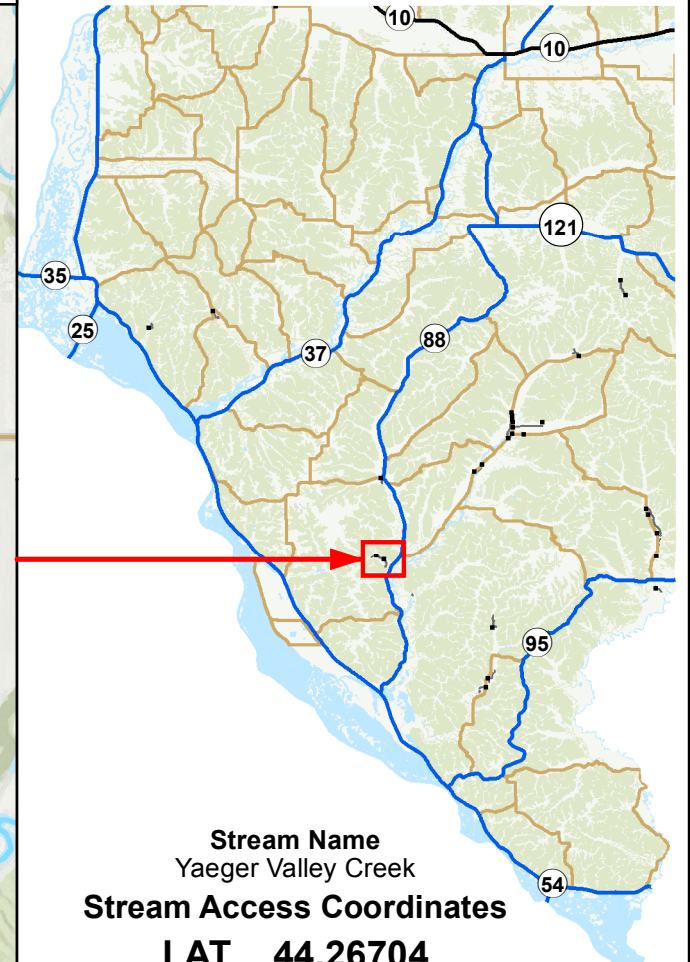

## (Walk in Access Only) Yaeger Valley Creek # 2 Access

## Buffalo County, WI (Overview)

Stream Name  
Yaeger Valley Creek  
Stream Access Coordinates  
**LAT 44.26704**  
**LON -91.771166**

Public Fishing easement limited to regular DNR trout seasons only.

[Click here for rules and regulations](#)

### Access Description:

(Walk in only) 2 rods wide access from Yager Valley Rd

### Approx Stream Length:

2,125' both banks

Trout Stream Easement  
40' Walk-in Easement on  
both sides of the stream.  
Please respect land owner rights  
on private property.

updated: 07/29/2019