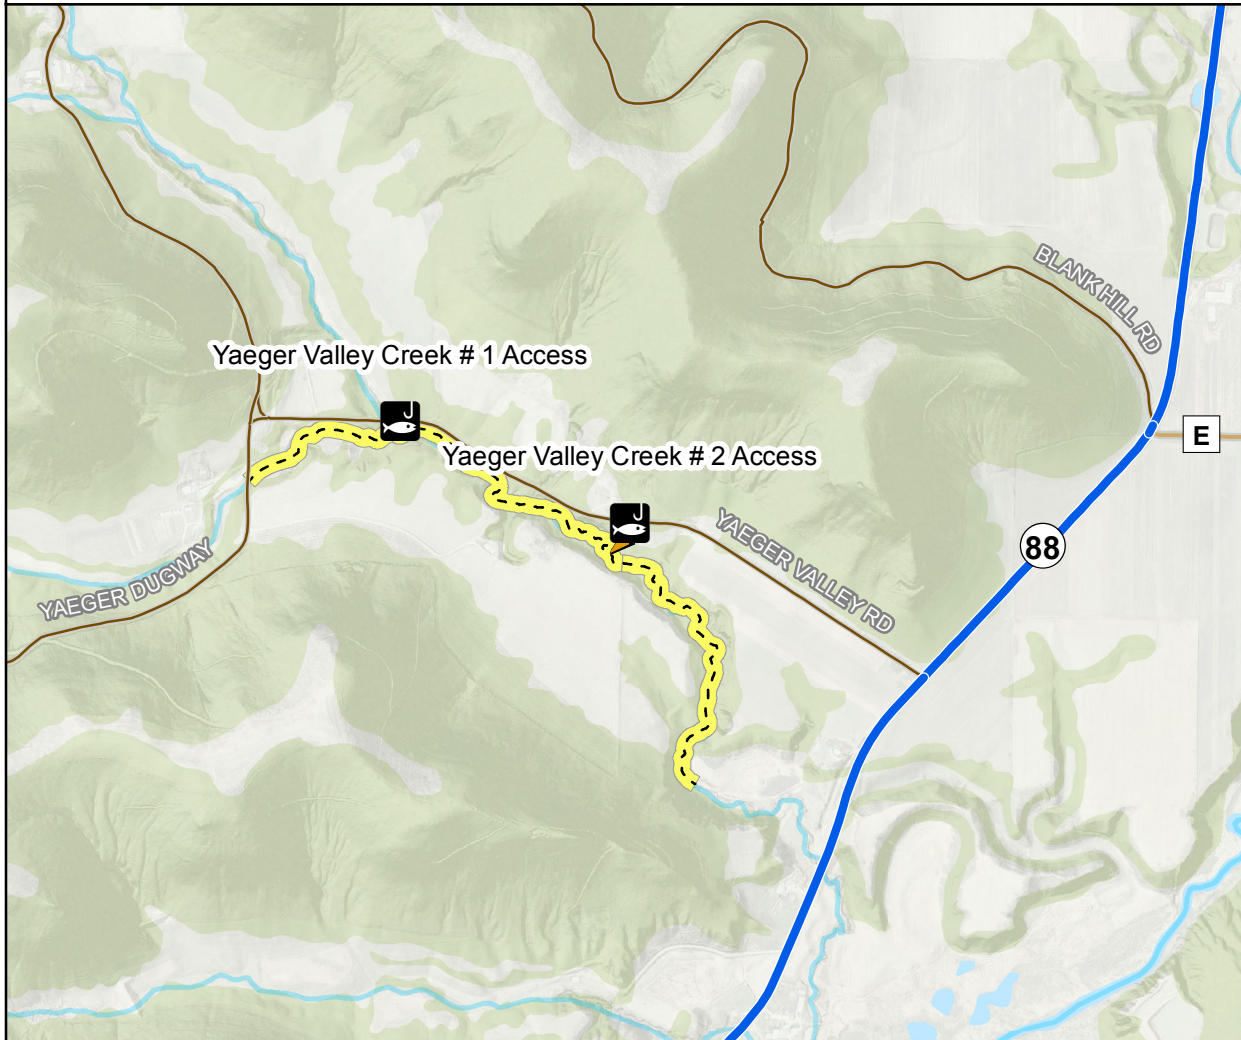

## (Walk in Access Only) Yaeger Valley Creek # 2 Access

## Buffalo County, WI (Overview)

Stream Name  
Yaeger Valley Creek  
Stream Access Coordinates  
**LAT 44.26704**  
**LON -91.771166**

Public Fishing easement limited to regular DNR trout seasons only.

[Click here for rules and regulations](#)

### Access Description:

(Walk in only) 2 rods wide access from Yager Valley Rd

### Approx Stream Length:

2,125' both banks

Trout Stream Easement  
40' Walk-in Easement on  
both sides of the stream.  
Please respect land owner rights  
on private property.

updated: 07/29/2019