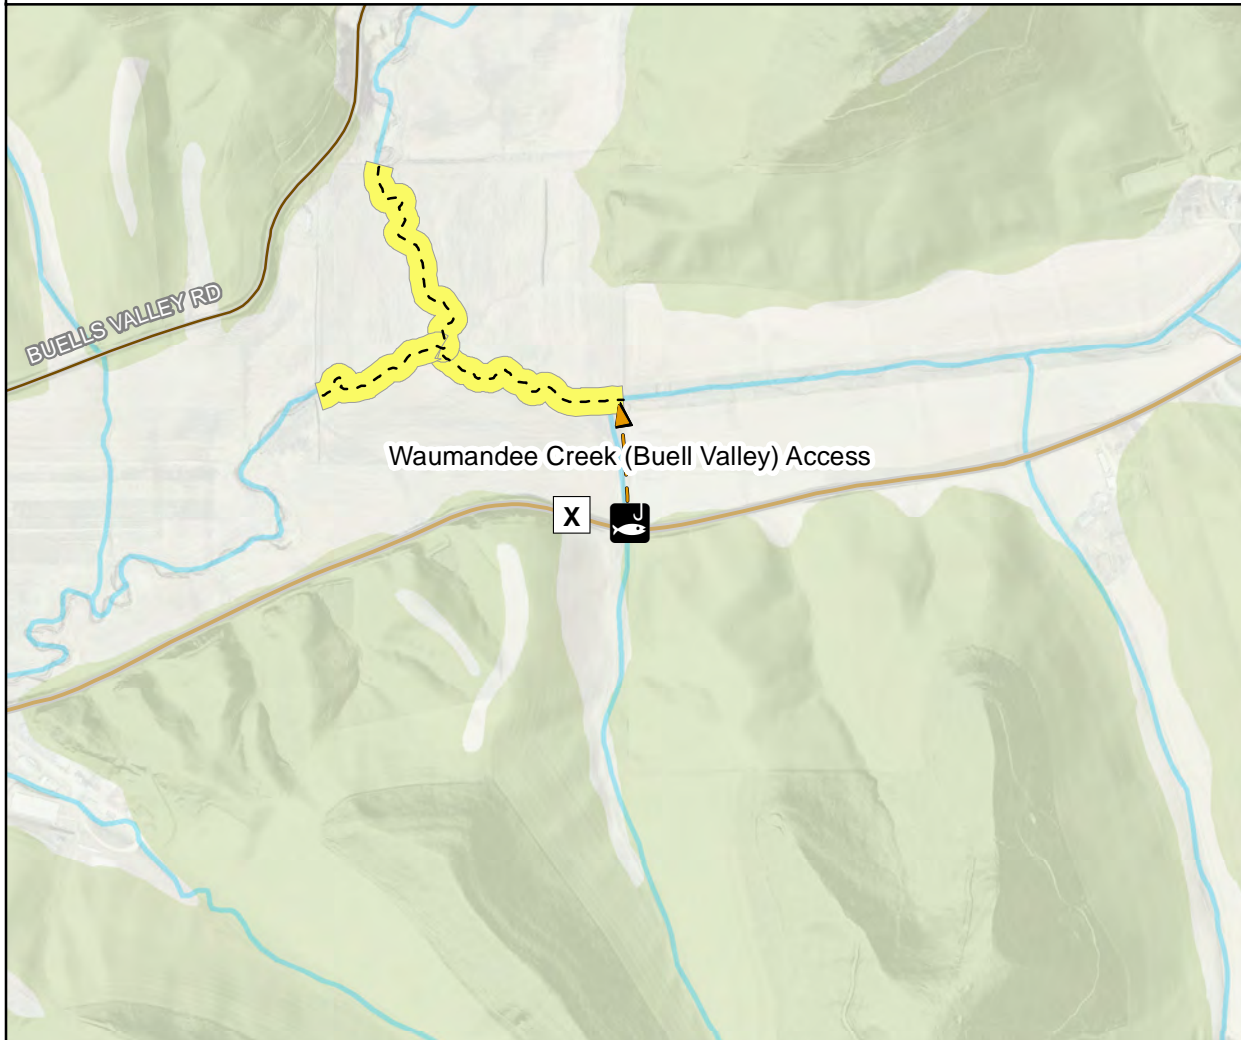

### (Walk in Access Only) Waumandee Creek (Buell Valley) Access

### Buffalo County, WI (Overview)

**Stream Name**  
Waumandee Creek (Buell Valley)  
**Stream Access Coordinates**  
**LAT 44.387808**  
**LON -91.609379**

Public Fishing easement limited to regular DNR trout seasons only.

[Click here for rules and regulations](#)

**Property Owner:**  
Clyde and Janet Abts

**Access Description:**  
(Walk in only) 20' wide access from Cty Rd X @ field road

**Approx Stream Length:**  
2,540' both banks

Trout Stream Easement  
40' Walk-in Easement on  
both sides of the stream.  
Please respect land owner rights  
on private property.

updated: 05/20/2019