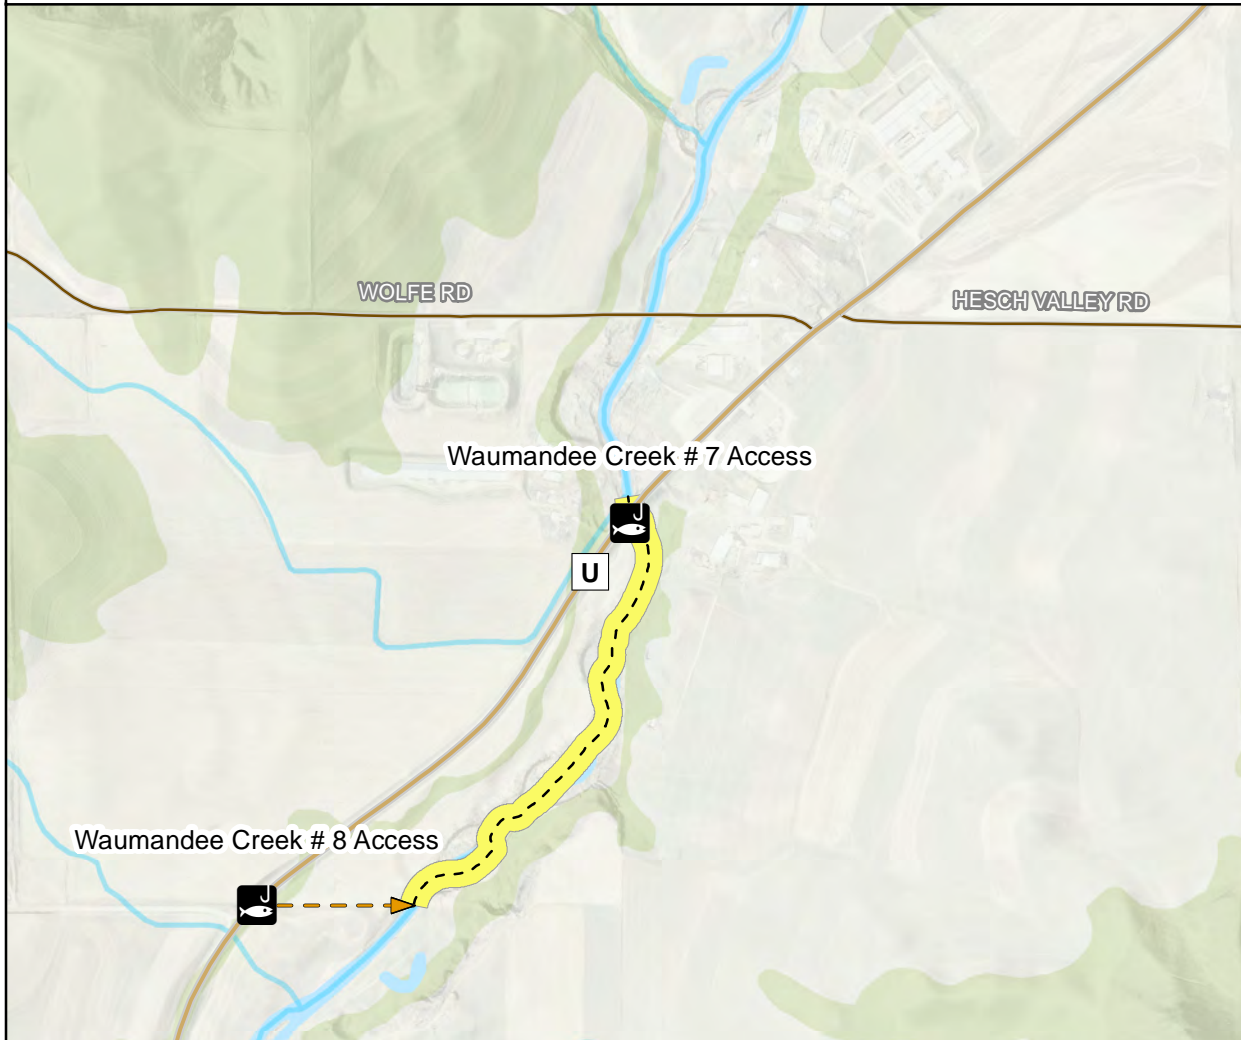

(Walk in Access Only) Waumandee Creek # 7 Access

Stream Name
Waumandee Creek
Stream Access Coordinates
LAT 44.323822
LON -91.690043

Public Fishing easement limited to regular DNR trout seasons only.

[Click here for rules and regulations](#)

Property Owner:

Justin Wolfe

Access Description:

(Walk in only) Cty Rd U bridge south

Approx Stream Length:

975' both banks

Trout Stream Easement
40' Walk-in Easement on
both sides of the stream.
Please respect land owner rights
on private property.