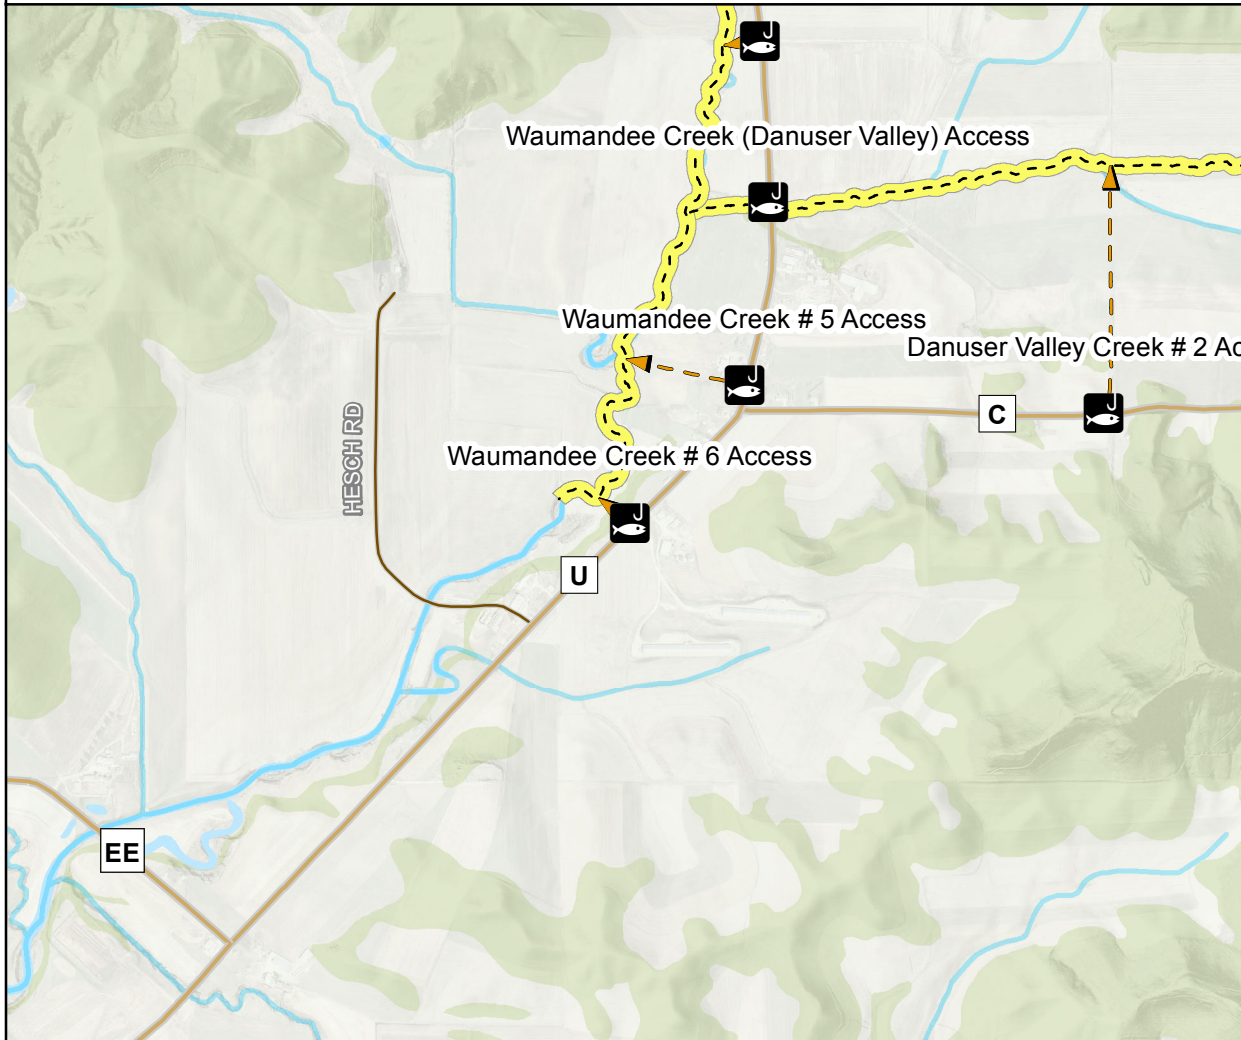

(Walk in Access Only) Waumandee Creek # 6 Access

Buffalo County, WI (Overview)

Stream Name
Waumandee Creek, Danuser Valley Cr

Stream Access Coordinates

LAT 44.339393

LON -91.668139

Public Fishing easement limited to regular DNR trout seasons only.

[Click here for rules and regulations](#)

Property Owner:

Pronschinske's Rolling Acres "RNL Farms"

Access Description:

(Walk in only) 3 rod wide access field road south ends @ Cty Rd U

Approx Stream Length:

2,500' both banks + 3,000' one bank

Trout Stream Easement
40' Walk-in Easement on
both sides of the stream.
Please respect land owner rights
on private property.

updated: 07/29/2019