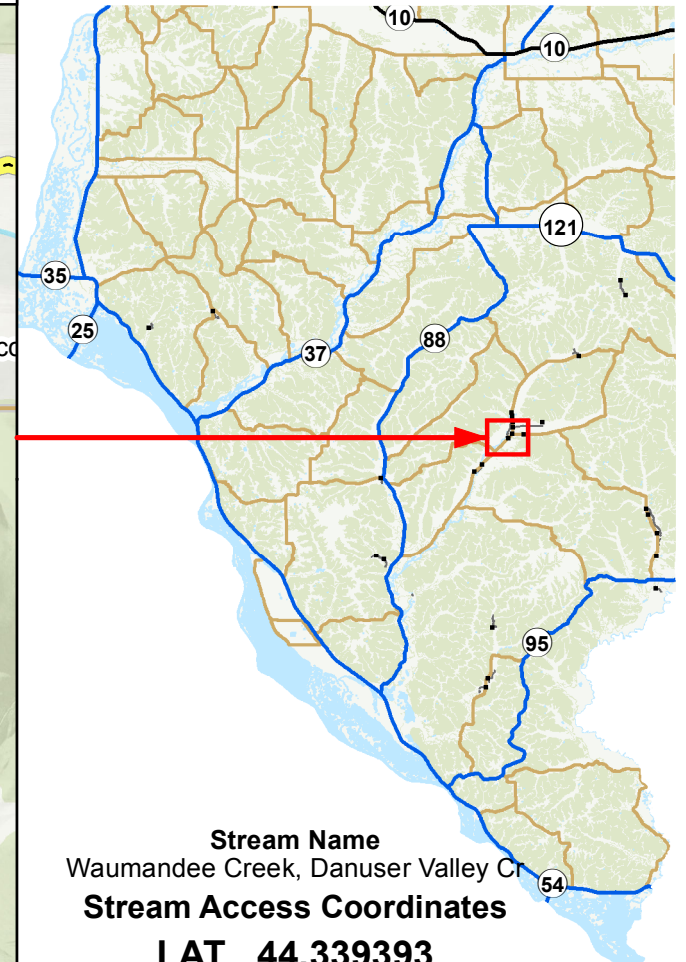

(Walk in Access Only) Waumandee Creek # 6 Access

Buffalo County, WI (Overview)

Stream Name
Waumandee Creek, Danuser Valley Cr

Stream Access Coordinates

LAT 44.339393

LON -91.668139

Public Fishing easement limited to regular DNR trout seasons only.

[Click here for rules and regulations](#)

Property Owner:

Pronschinske's Rolling Acres "RNL Farms"

Access Description:

(Walk in only) 3 rod wide access field road south ends @ Cty Rd U

Approx Stream Length:

2,500' both banks + 3,000' one bank

Trout Stream Easement
40' Walk-in Easement on
both sides of the stream.
Please respect land owner rights
on private property.

updated: 07/29/2019