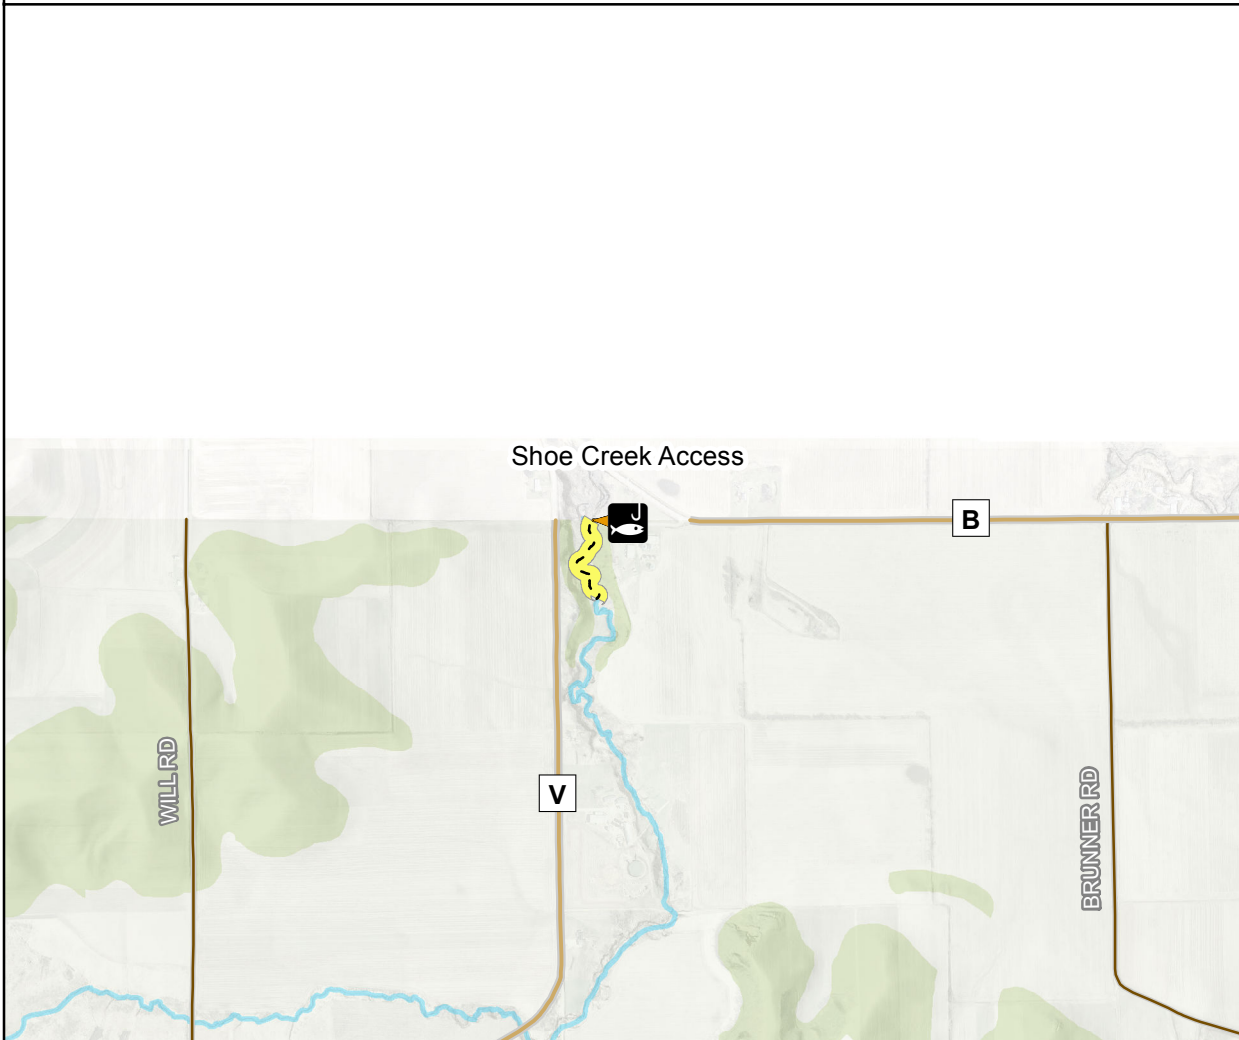

(Walk in Access Only) Shoe Creek Access

Buffalo County, WI (Overview)

Stream Name
Shoe Creek
Stream Access Coordinates
LAT 44.596484
LON -91.861097

Public Fishing easement limited to regular DNR trout seasons only.

[Click here for rules and regulations](#)

Property Owner:

Lee Unser

Access Description:

(Walk in only) Driveway (W1633) off County Road B

Approx Stream Length:

1,000 east bank

Trout Stream Easement
40' Walk-in Easement on
both sides of the stream.
Please respect land owner rights
on private property.