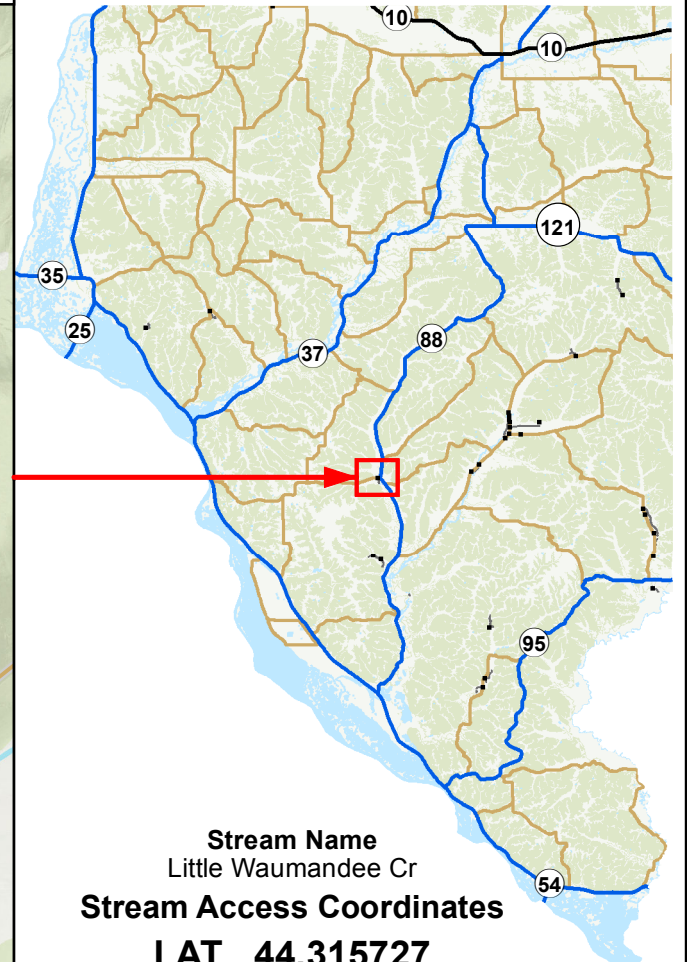

### (Walk in Access Only) Little Waumandee Cr Access

### Buffalo County, WI (Overview)

**Stream Name**  
Little Waumandee Cr  
**Stream Access Coordinates**  
**LAT 44.315727**  
**LON -91.77371**

Public Fishing easement limited to regular DNR trout seasons only.

#### Access Description:

(Walk in only) W1209A Cty Rd E, driveway for 280 feet South, then due East to Little Waumandee Creek

#### Approx Stream Length:

1345' both banks

Trout Stream Easement  
40' Walk-in Easement on  
both sides of the stream.  
Please respect land owner rights  
on private property.

updated: 07/29/2019