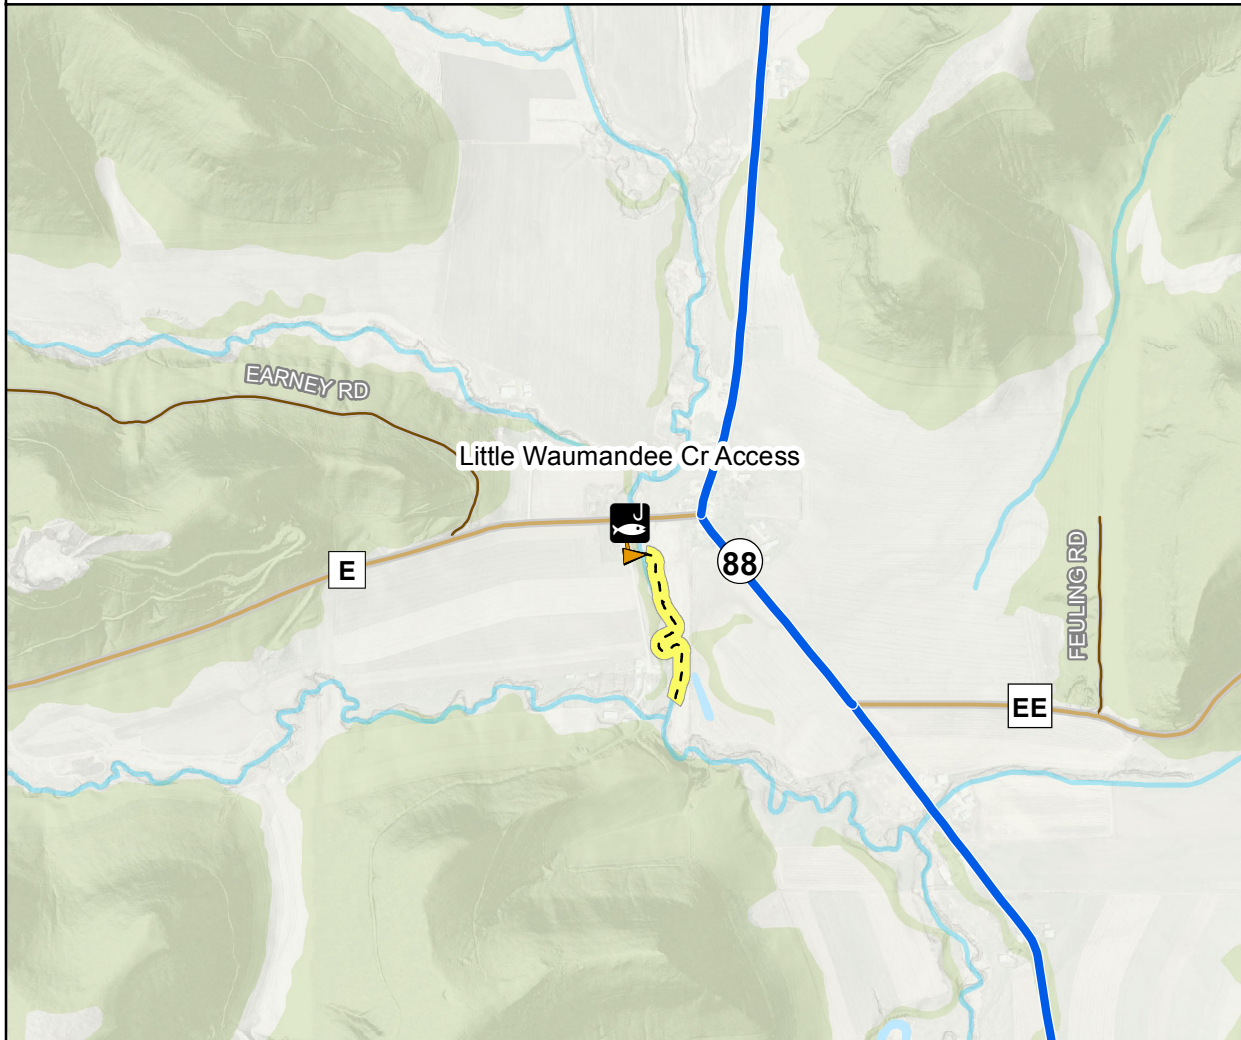

### (Walk in Access Only) Little Waumandee Cr Access

### Buffalo County, WI (Overview)

**Stream Name**  
Little Waumandee Cr  
**Stream Access Coordinates**  
**LAT 44.315727**  
**LON -91.77371**

Public Fishing easement limited to regular DNR trout seasons only.

#### Access Description:

(Walk in only) W1209A Cty Rd E, driveway for 280 feet South, then due East to Little Waumandee Creek

#### Approx Stream Length:

1345' both banks

Trout Stream Easement  
40' Walk-in Easement on  
both sides of the stream.  
Please respect land owner rights  
on private property.

updated: 07/29/2019