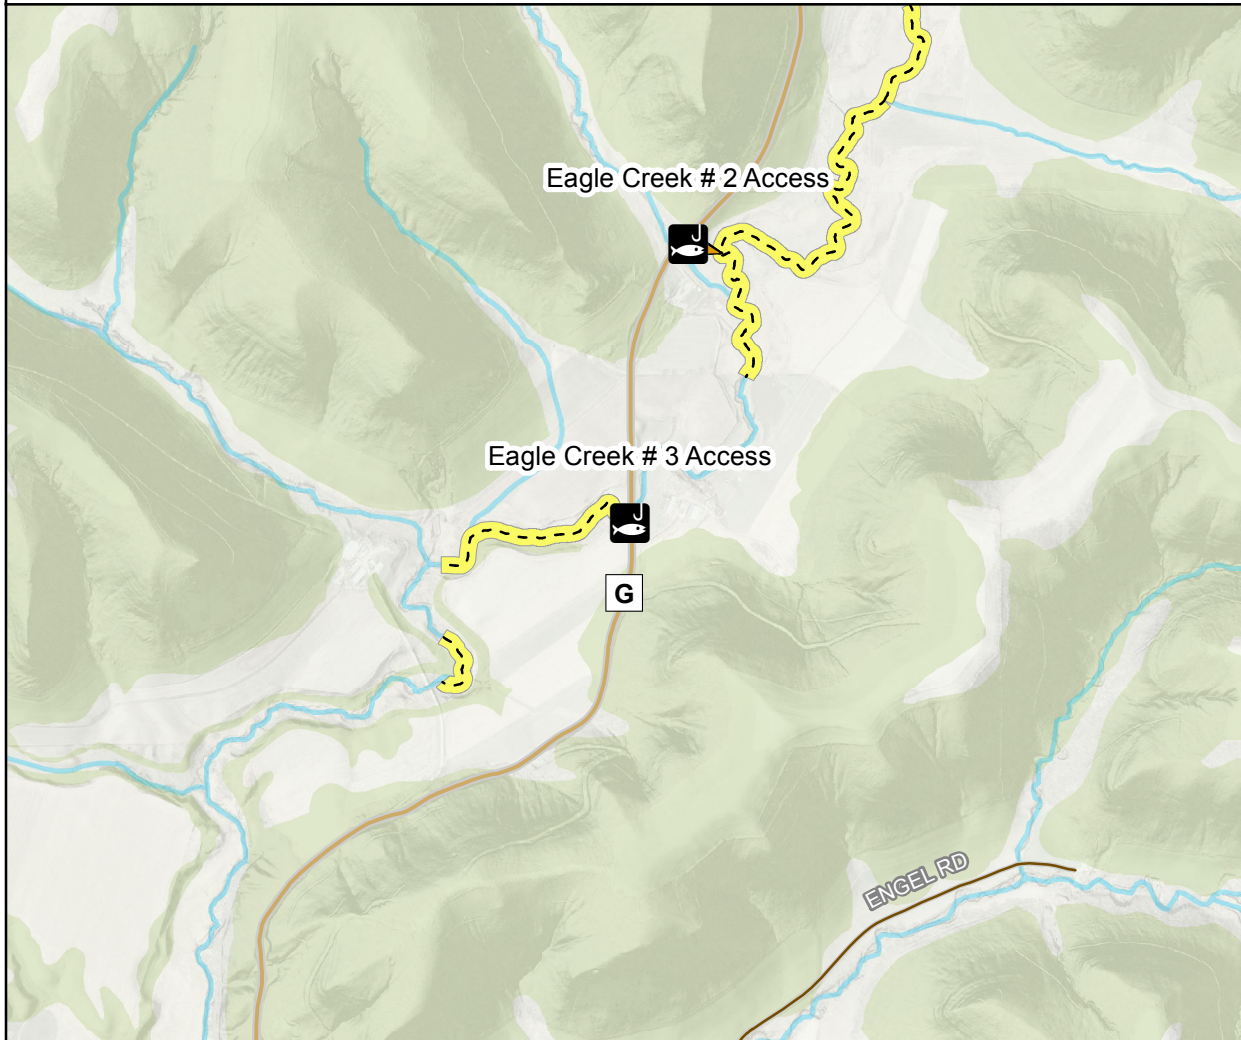

(Walk in Access Only) Eagle Creek # 3 Access

Buffalo County, WI (Overview)

Stream Name
Eagle Creek
Stream Access Coordinates
LAT 44.190661
LON -91.68729

Public Fishing easement limited to regular DNR trout seasons only.

[Click here for rules and regulations](#)

Property Owner:
Barry, Roy, Sue Fried

Access Description:
(Walk in only) South Access from Cty Rd G

Approx Stream Length:
6,275' both banks

Trout Stream Easement
40' Walk-in Easement on
both sides of the stream.
Please respect land owner rights
on private property.