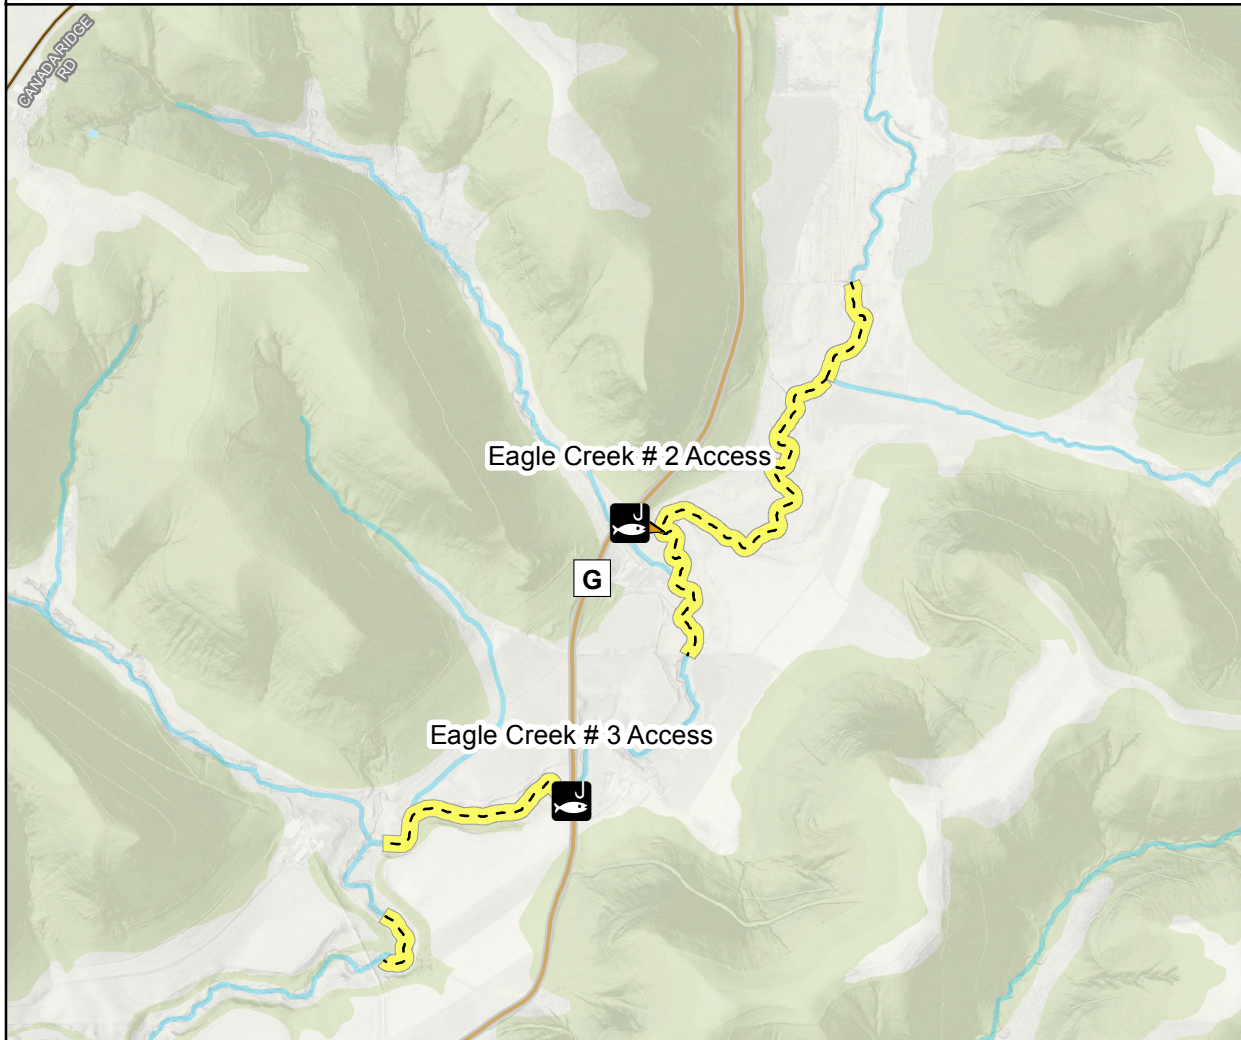

(Walk in Access Only) Eagle Creek # 2 Access

Buffalo County, WI (Overview)

Stream Name
Eagle Creek
Stream Access Coordinates
LAT 44.196092
LON -91.685693

Public Fishing easement limited to regular DNR trout seasons only.

[Click here for rules and regulations](#)

Property Owner:

Barry, Roy, Sue Fried

Access Description:

(Walk in only) North Access from Cty Rd G

Approx Stream Length:

6,275' both banks

Trout Stream Easement
40' Walk-in Easement on
both sides of the stream.
Please respect land owner rights
on private property.