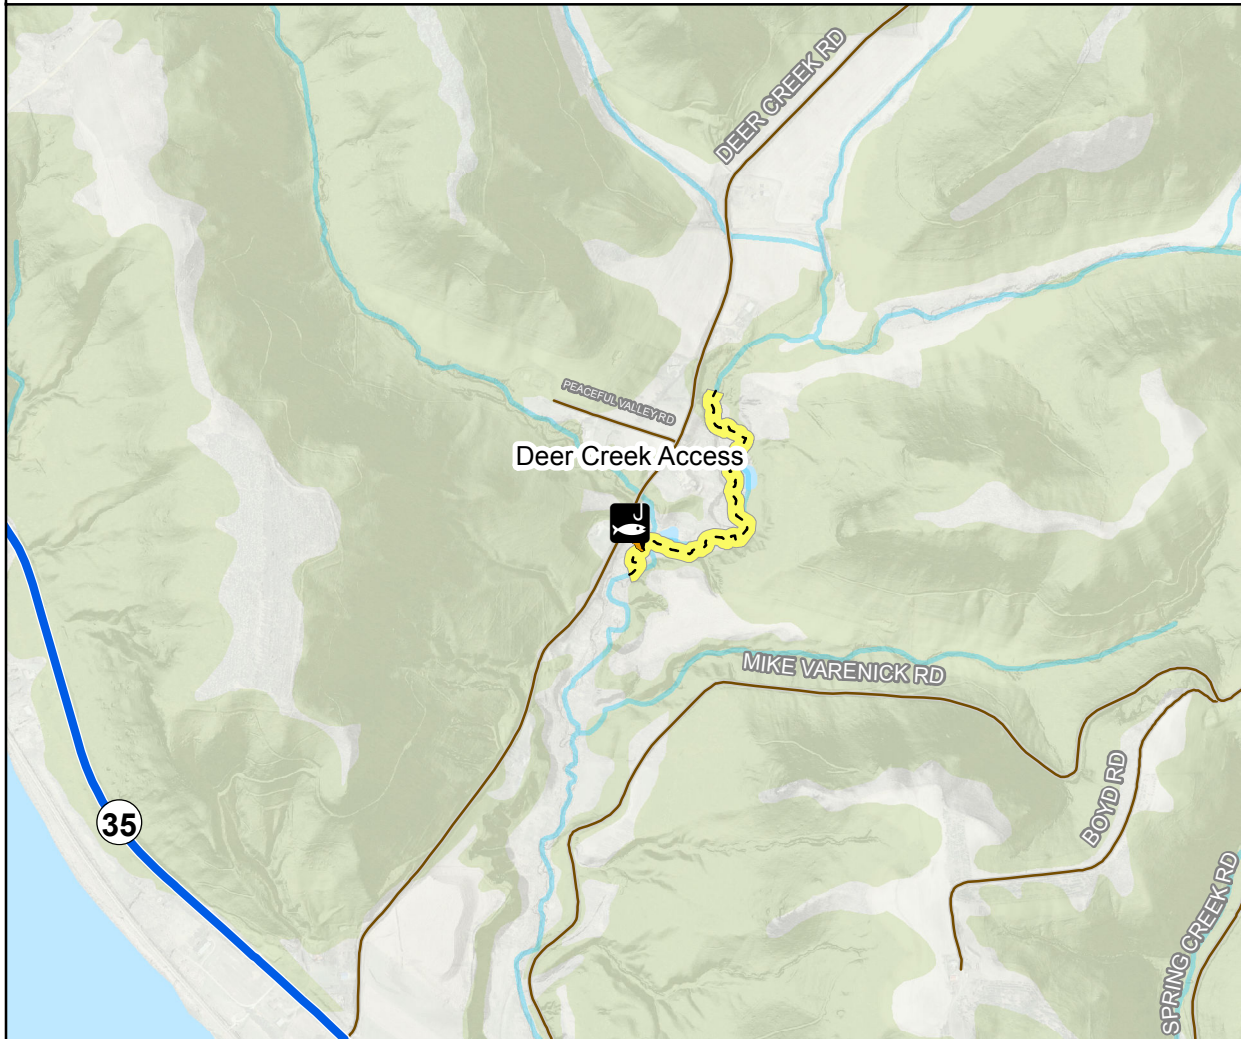

(Walk in Access Only) Deer Creek Access

Buffalo County, WI (Overview)

Stream Name
Deer Creek
Stream Access Coordinates
LAT 44.40474
LON -91.966003

Public Fishing easement limited to regular DNR trout seasons only.

[Click here for rules and regulations](#)

Property Owner:

Lodermeier Family Trust

Access Description:

(Walk in only) Deer Creek Rd (3/4 mile from State Hwy 35)

Approx Stream Length:

2500' both banks

Trout Stream Easement
40' Walk-in Easement on
both sides of the stream.
Please respect land owner rights
on private property.