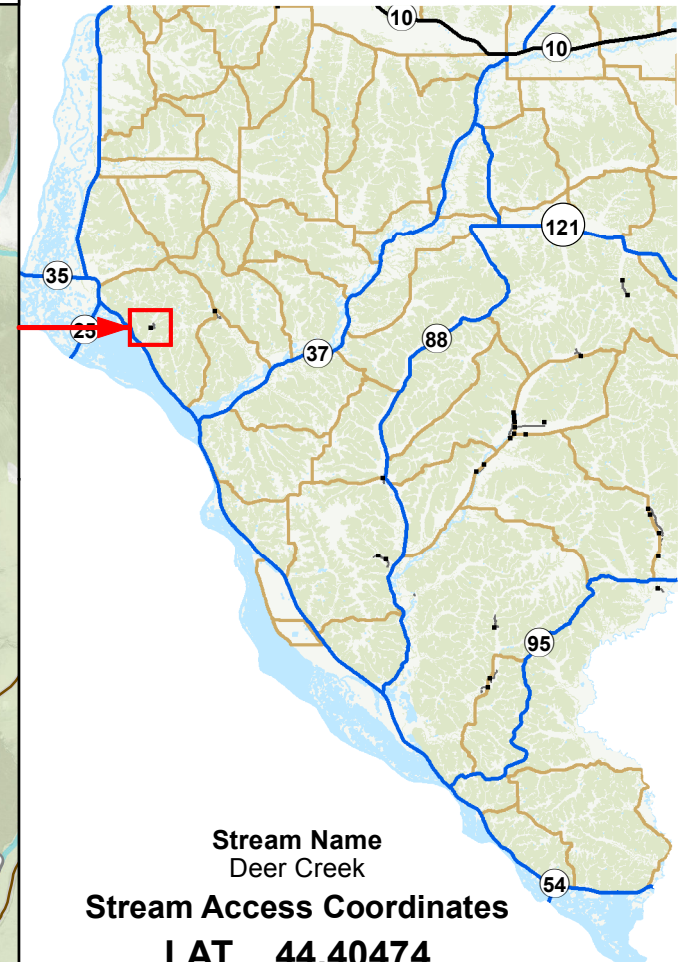

(Walk in Access Only) Deer Creek Access

Buffalo County, WI (Overview)

Stream Name
Deer Creek
Stream Access Coordinates
LAT 44.40474
LON -91.966003

Public Fishing easement limited to regular DNR trout seasons only.

[Click here for rules and regulations](#)

Property Owner:

Lodermeier Family Trust

Access Description:

(Walk in only) Deer Creek Rd (3/4 mile from State Hwy 35)

Approx Stream Length:

2500' both banks

Trout Stream Easement
40' Walk-in Easement on
both sides of the stream.
Please respect land owner rights
on private property.