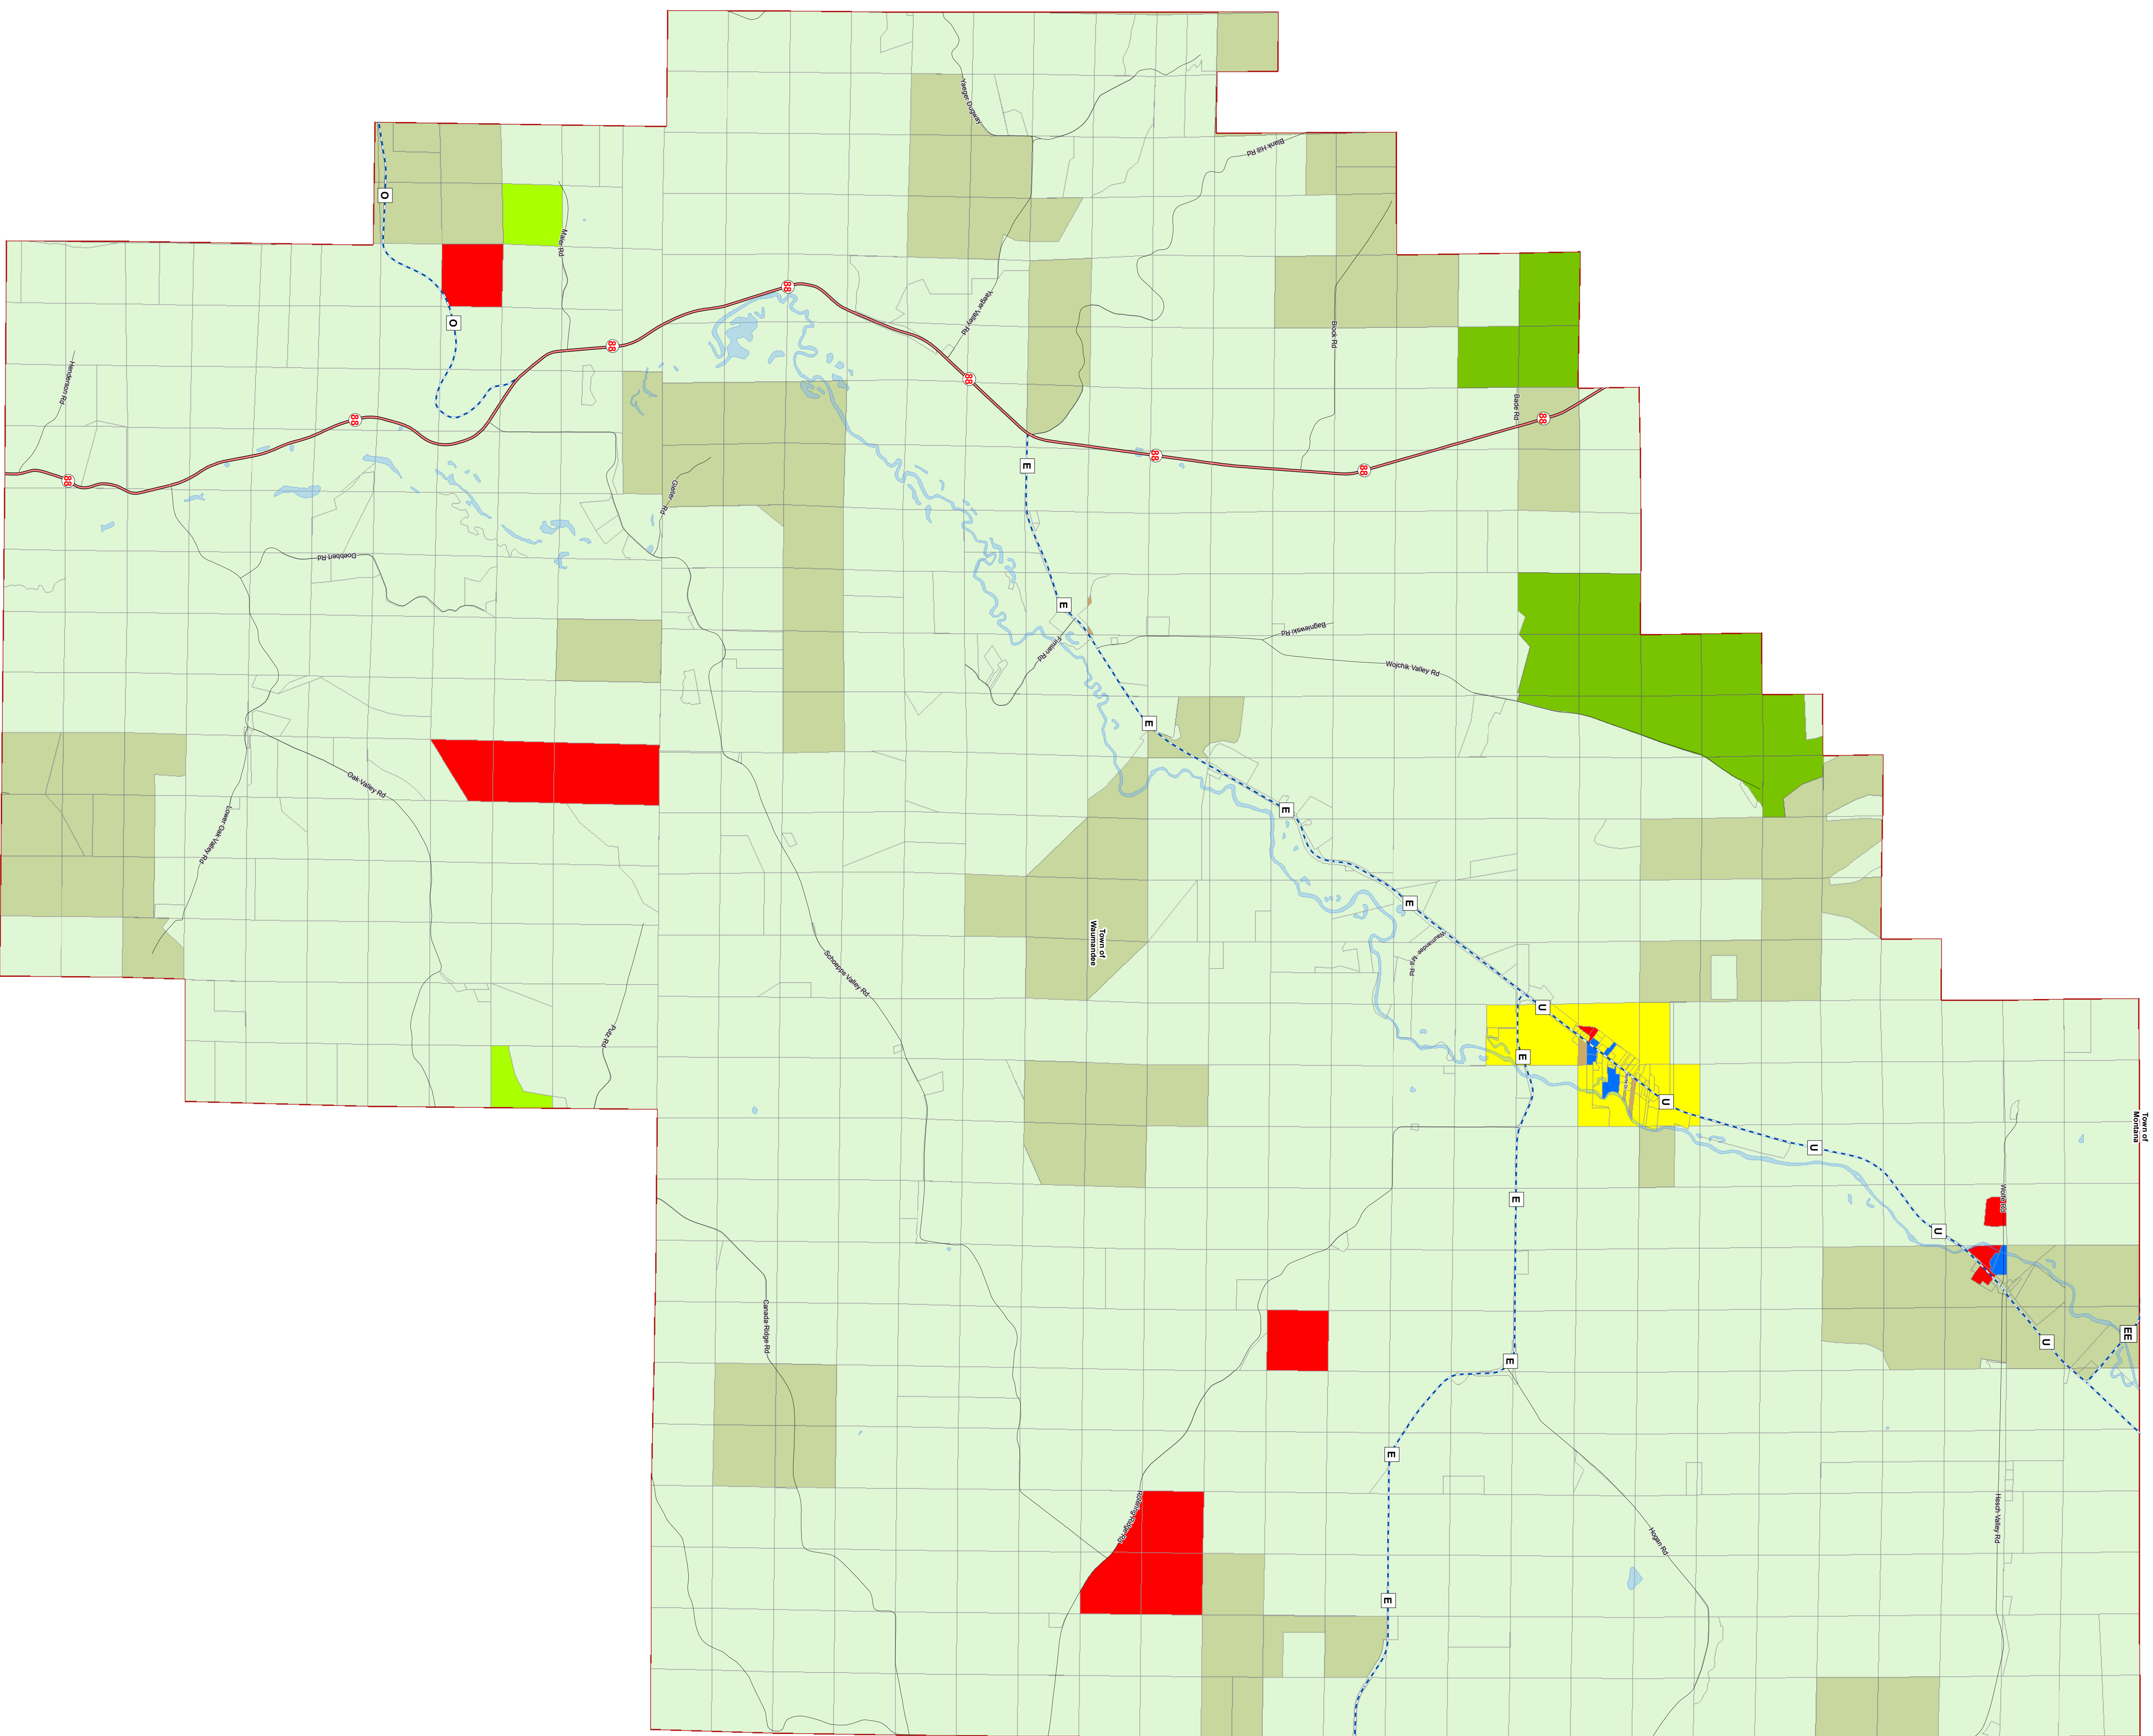

BUFFALO COUNTY ZONING DISTRICTS MAP V6

Waumandee

Legend

- Federal Roads
- State Roads
- County Roads
- Town Roads
- Water Bodies
- County Boundary
- ANR 40
- ANR 20
- ANR 10
- ANR 5
- ANR75
- Residential
- Commercial
- Conservation
- Industrial