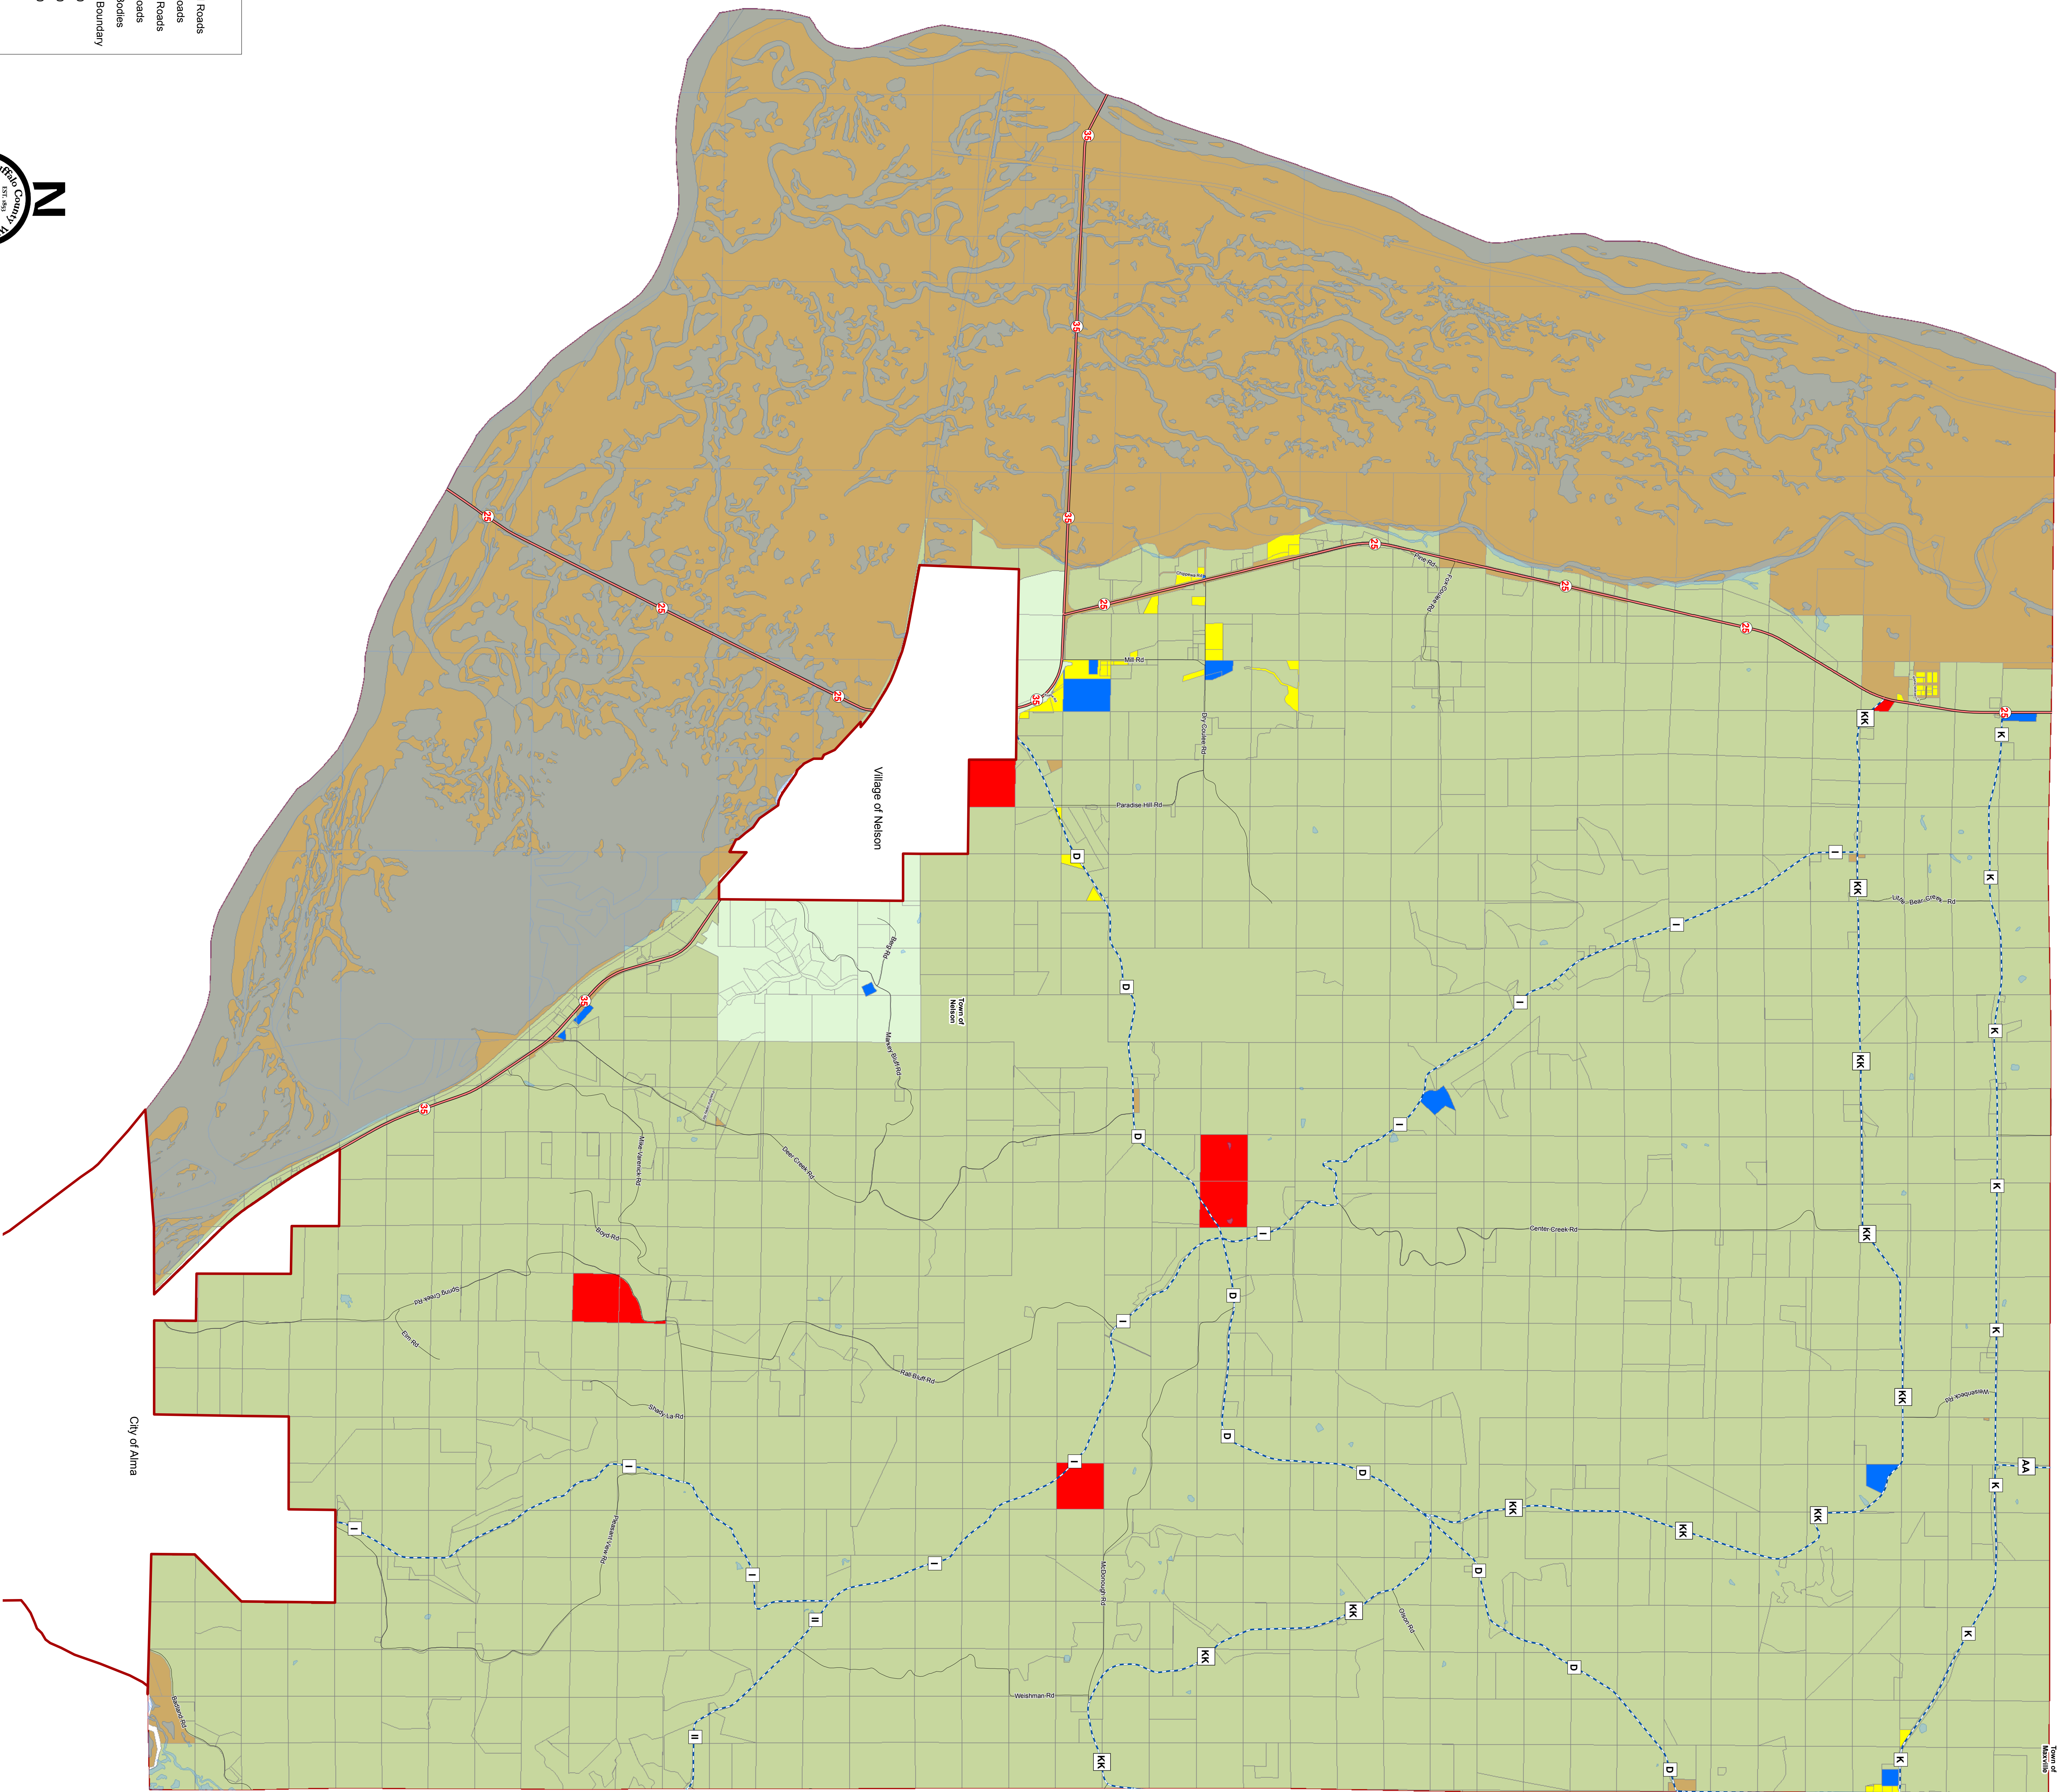

# BUFFALO COUNTY ZONING DISTRICTS MAP V6

## Town of Nelson

Legend	
	Federal Roads
	State Roads
	County Roads
	Town Roads
	Water Bodies
	County Boundary
	ANR 40
	ANR 20
	ANR 10
	ANR 5
	ANR75
	Residential
	Commercial
	Conservation
	Industrial