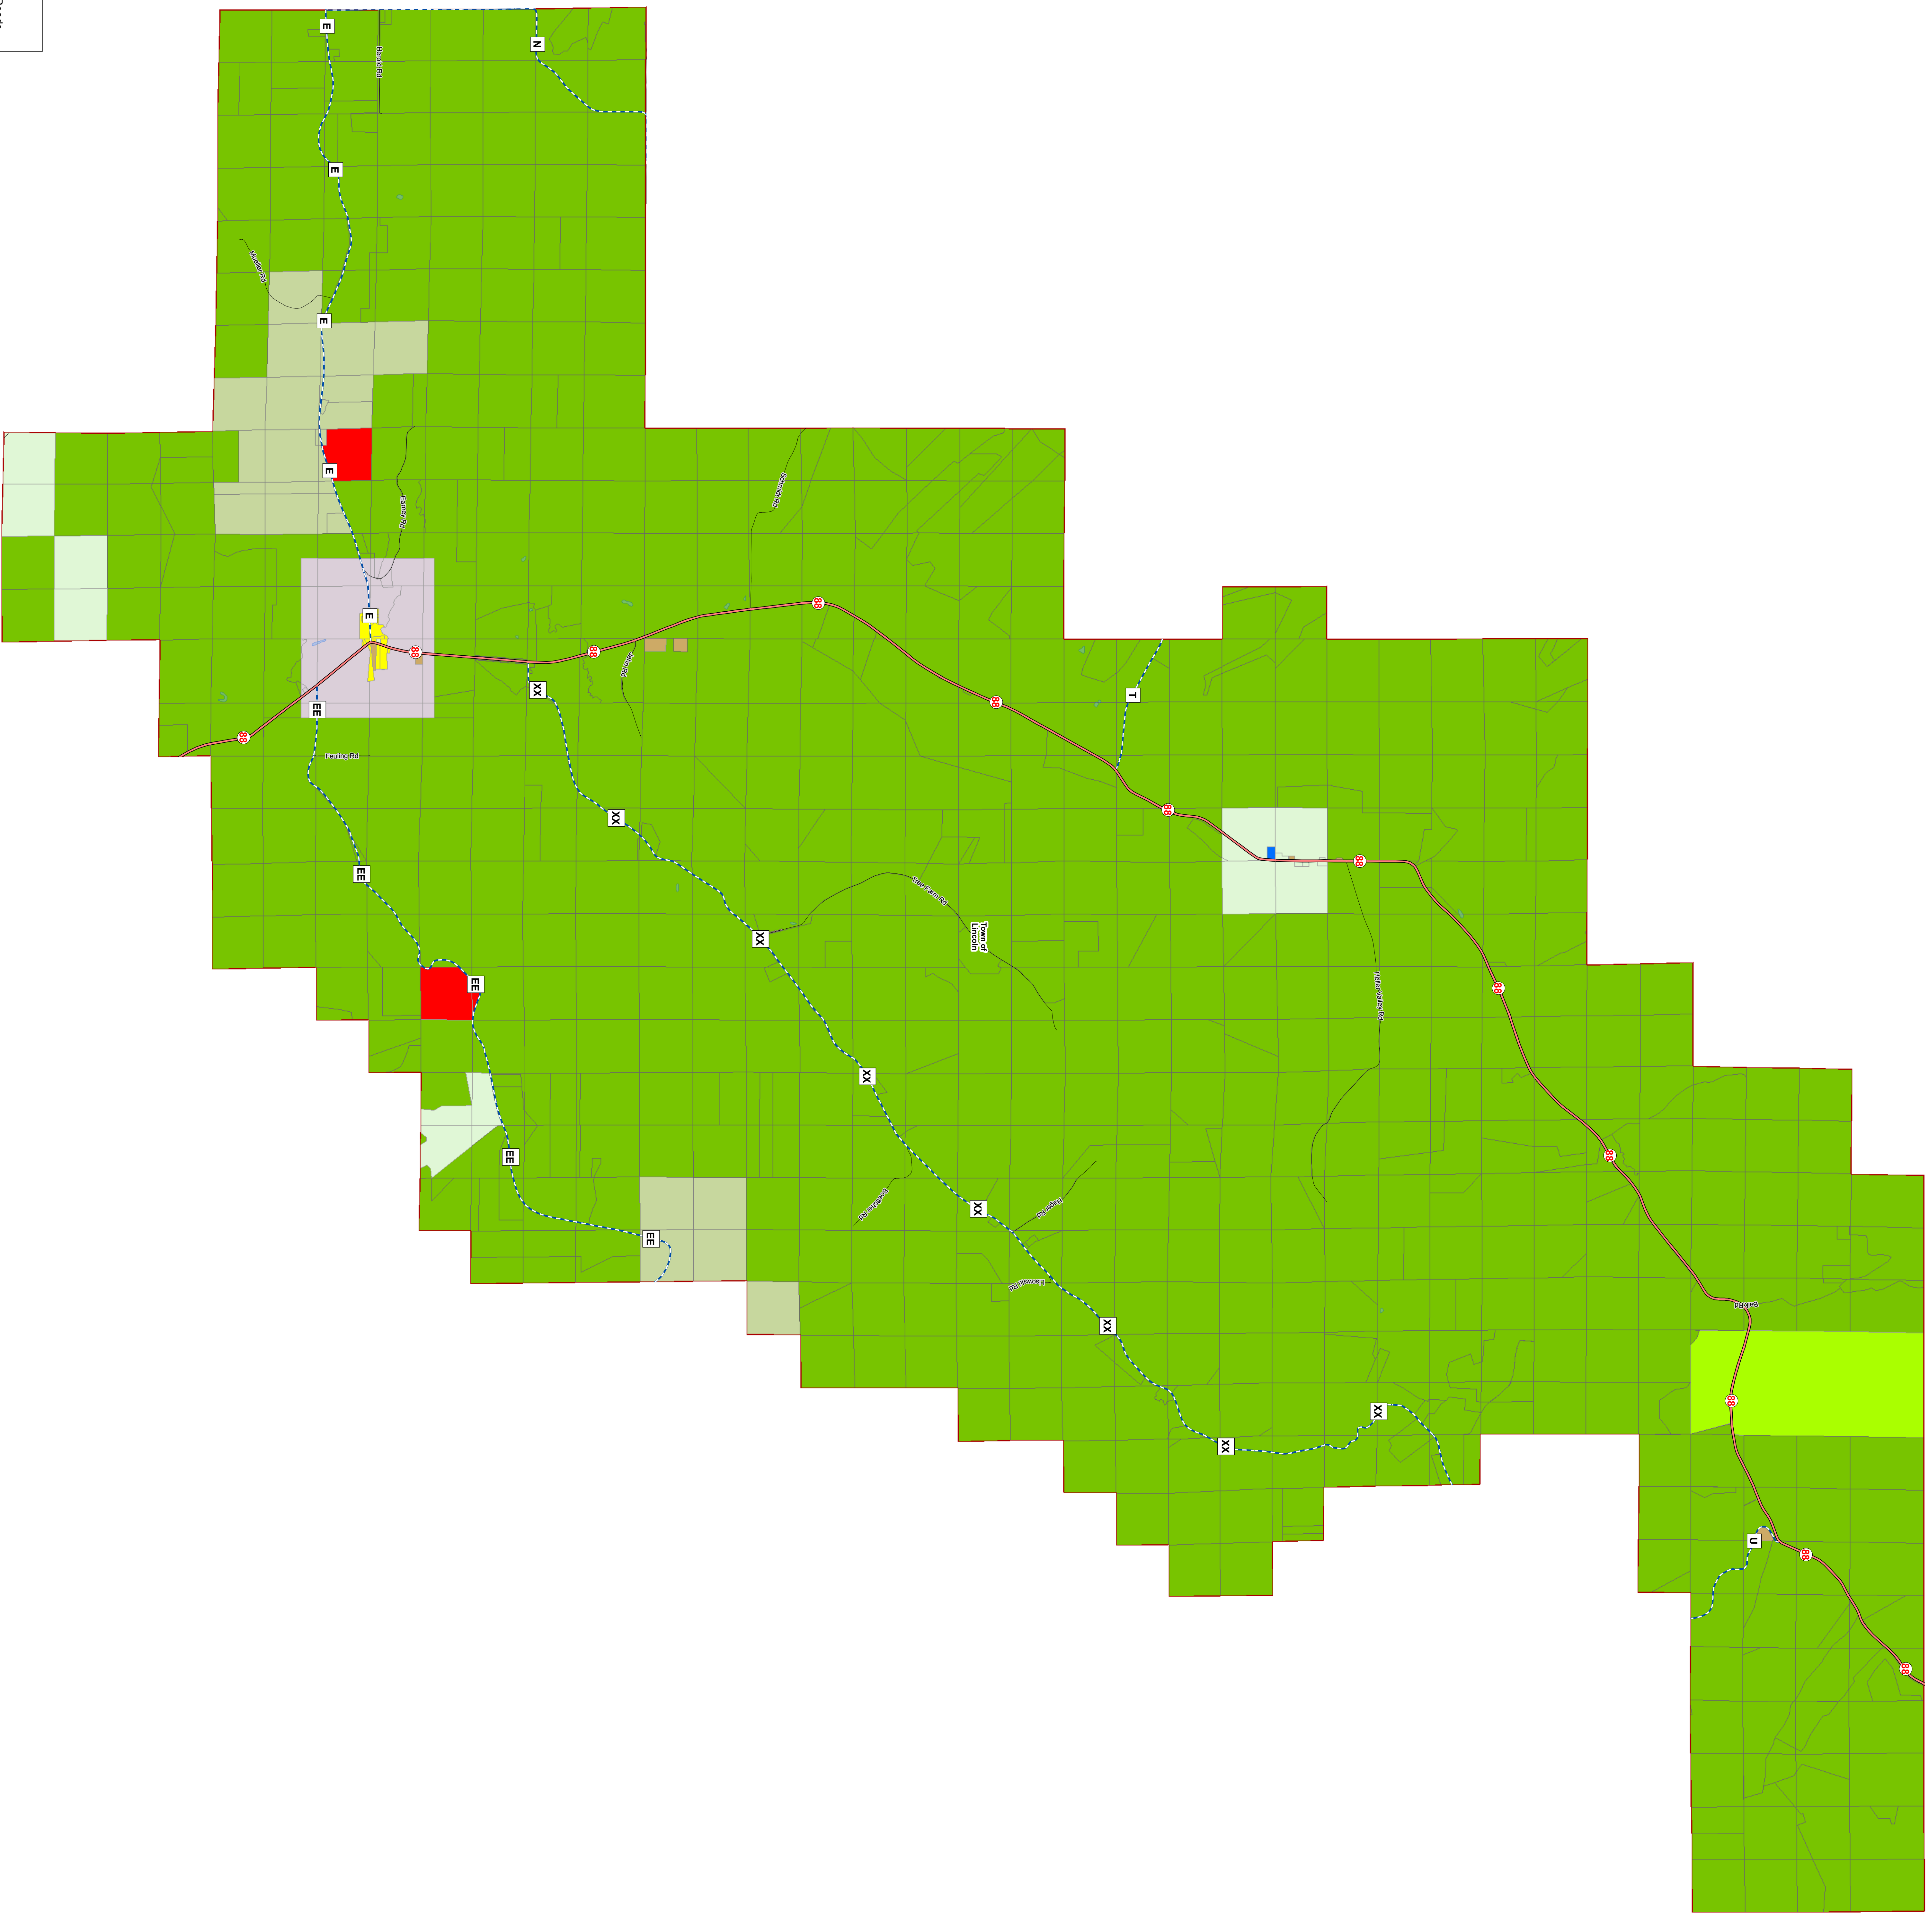

BUFFALO COUNTY ZONING DISTRICTS MAP V6

Town of Lincoln

Legend	
	Federal Roads
	State Roads
	County Roads
	Town Roads
	Water Bodies
	County Boundary
	ANR 40
	ANR 20
	ANR 10
	ANR 5
	ANR75
	Residential
	Commercial
	Conservation
	Industrial