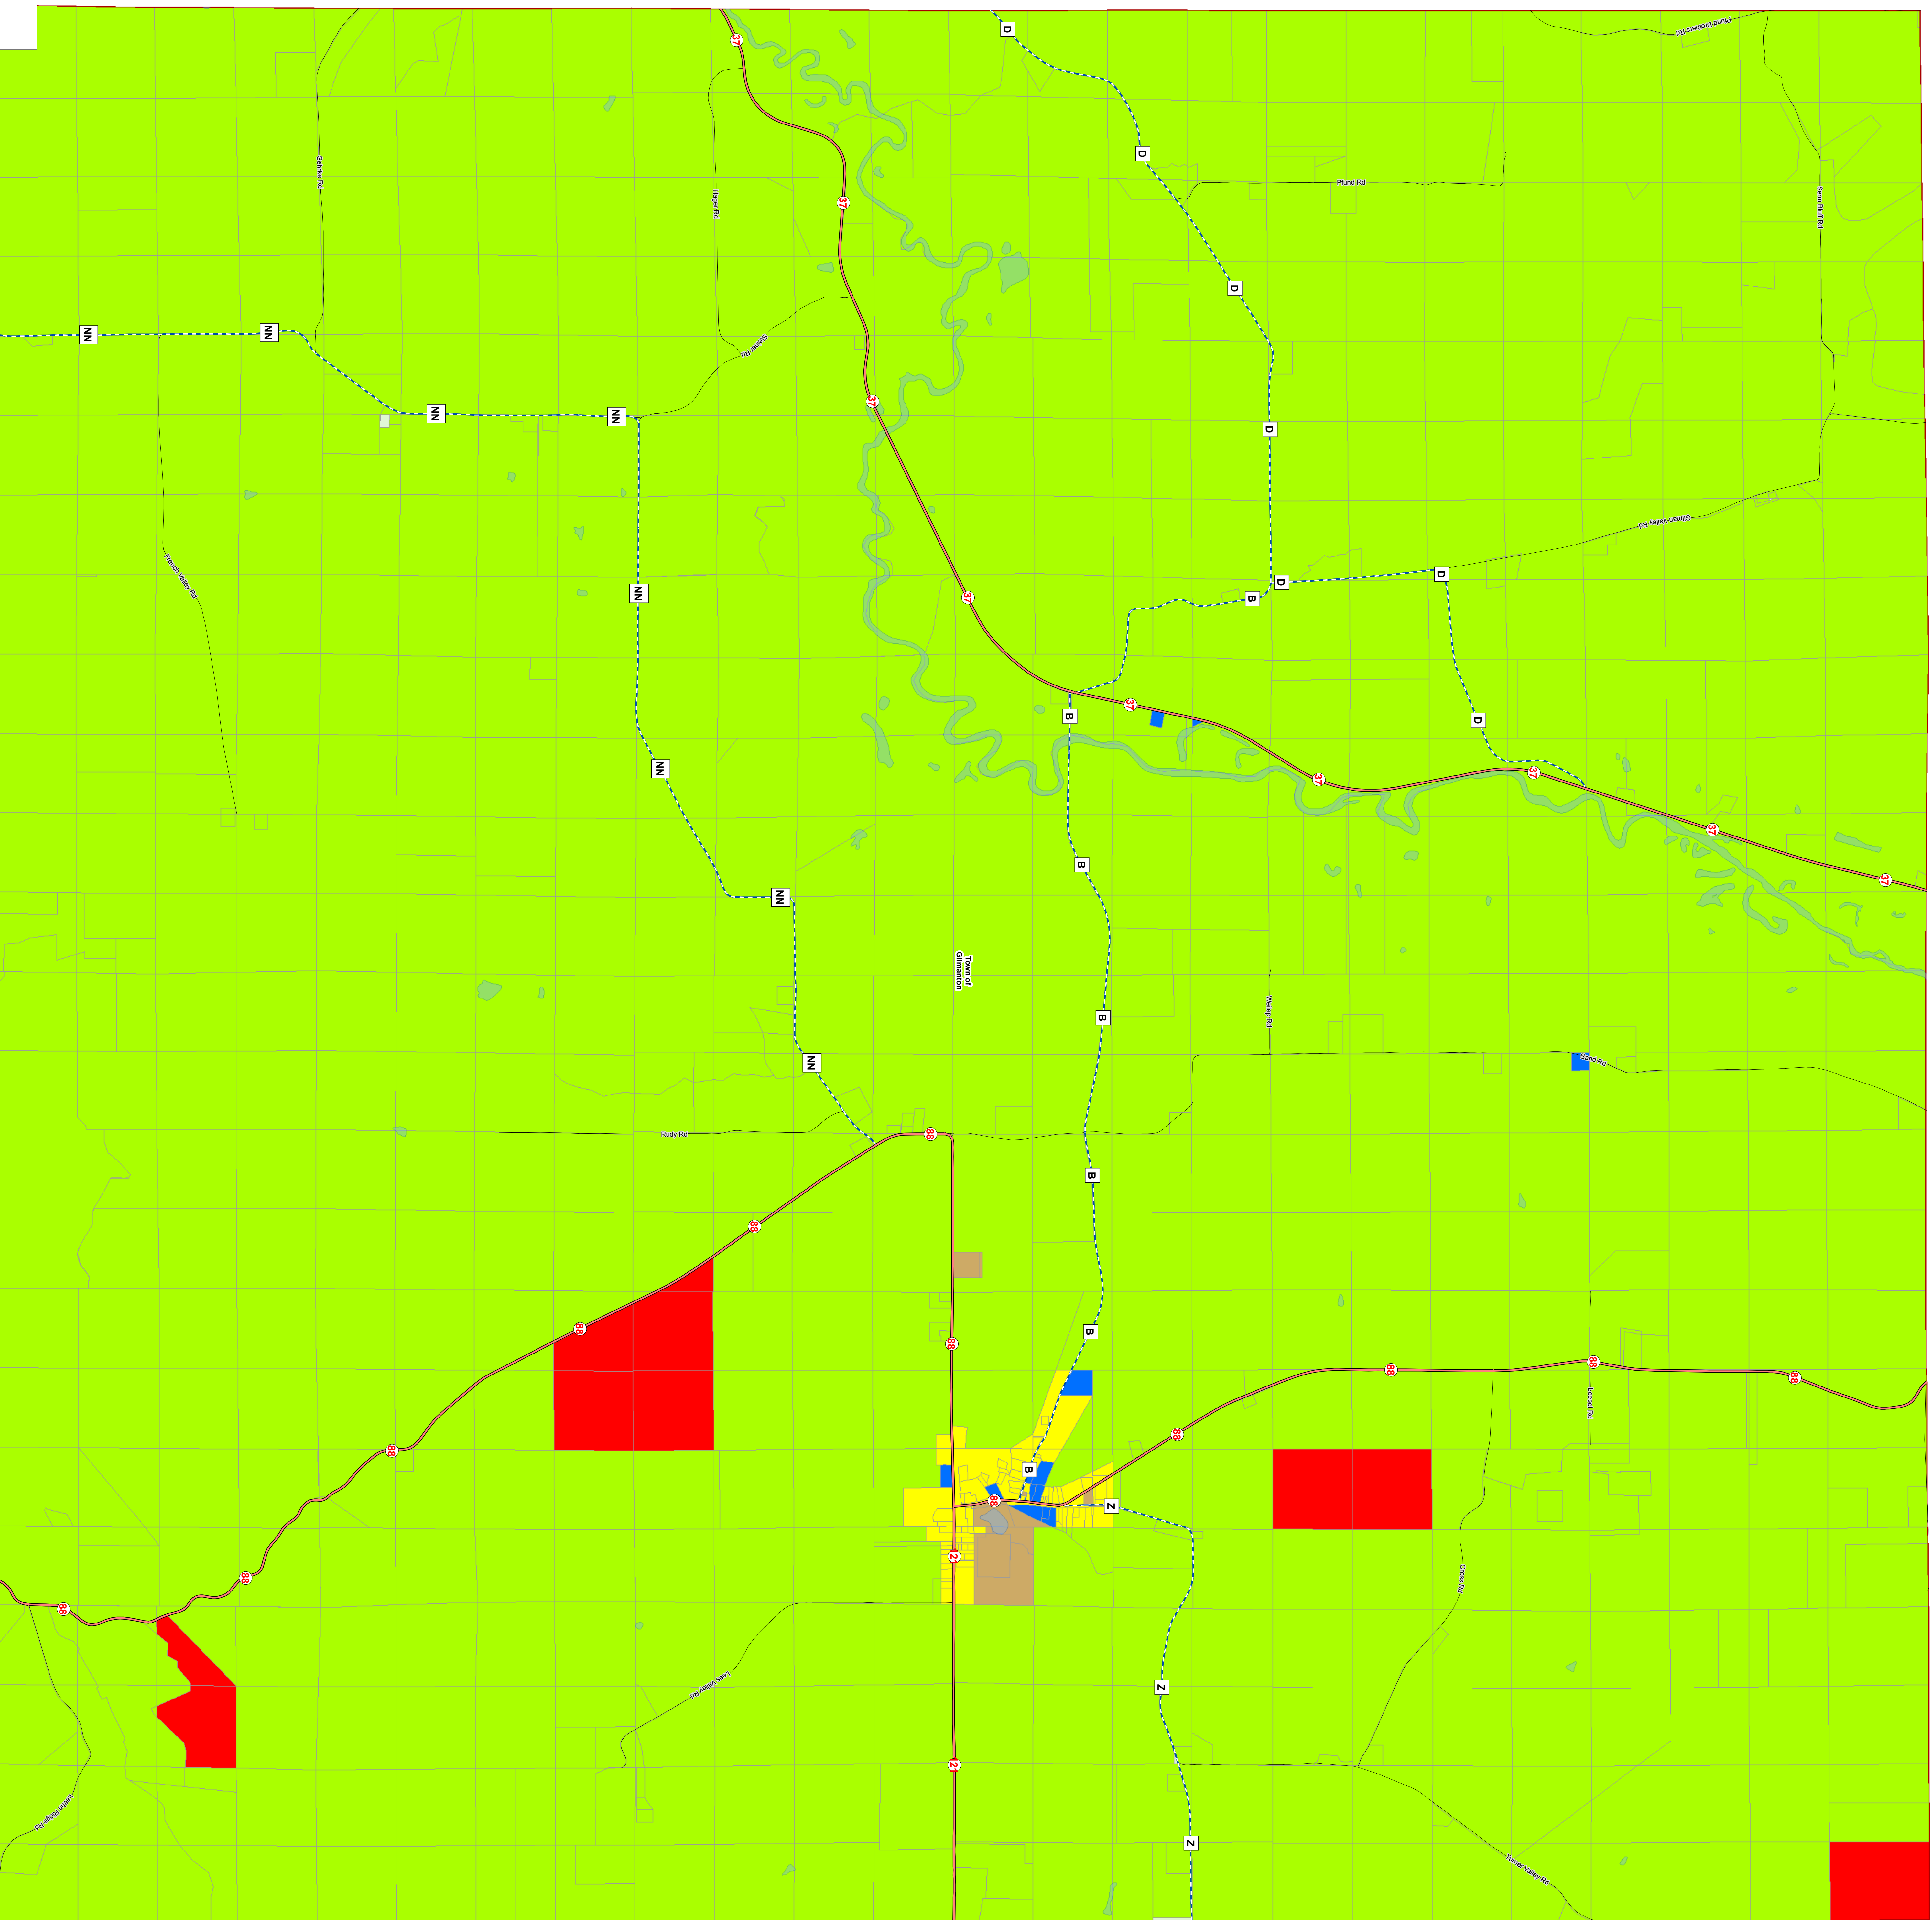

BUFFALO COUNTY ZONING DISTRICTS MAP v6

Town of Gilmanton

Legend

- Federal Roads
- State Roads
- County Roads
- Town Roads
- Water Bodies
- County Boundary
- ANR 40
- ANR 20
- ANR 10
- ANR 5
- ANRT5
- Residential
- Commercial
- Conservation
- Industrial