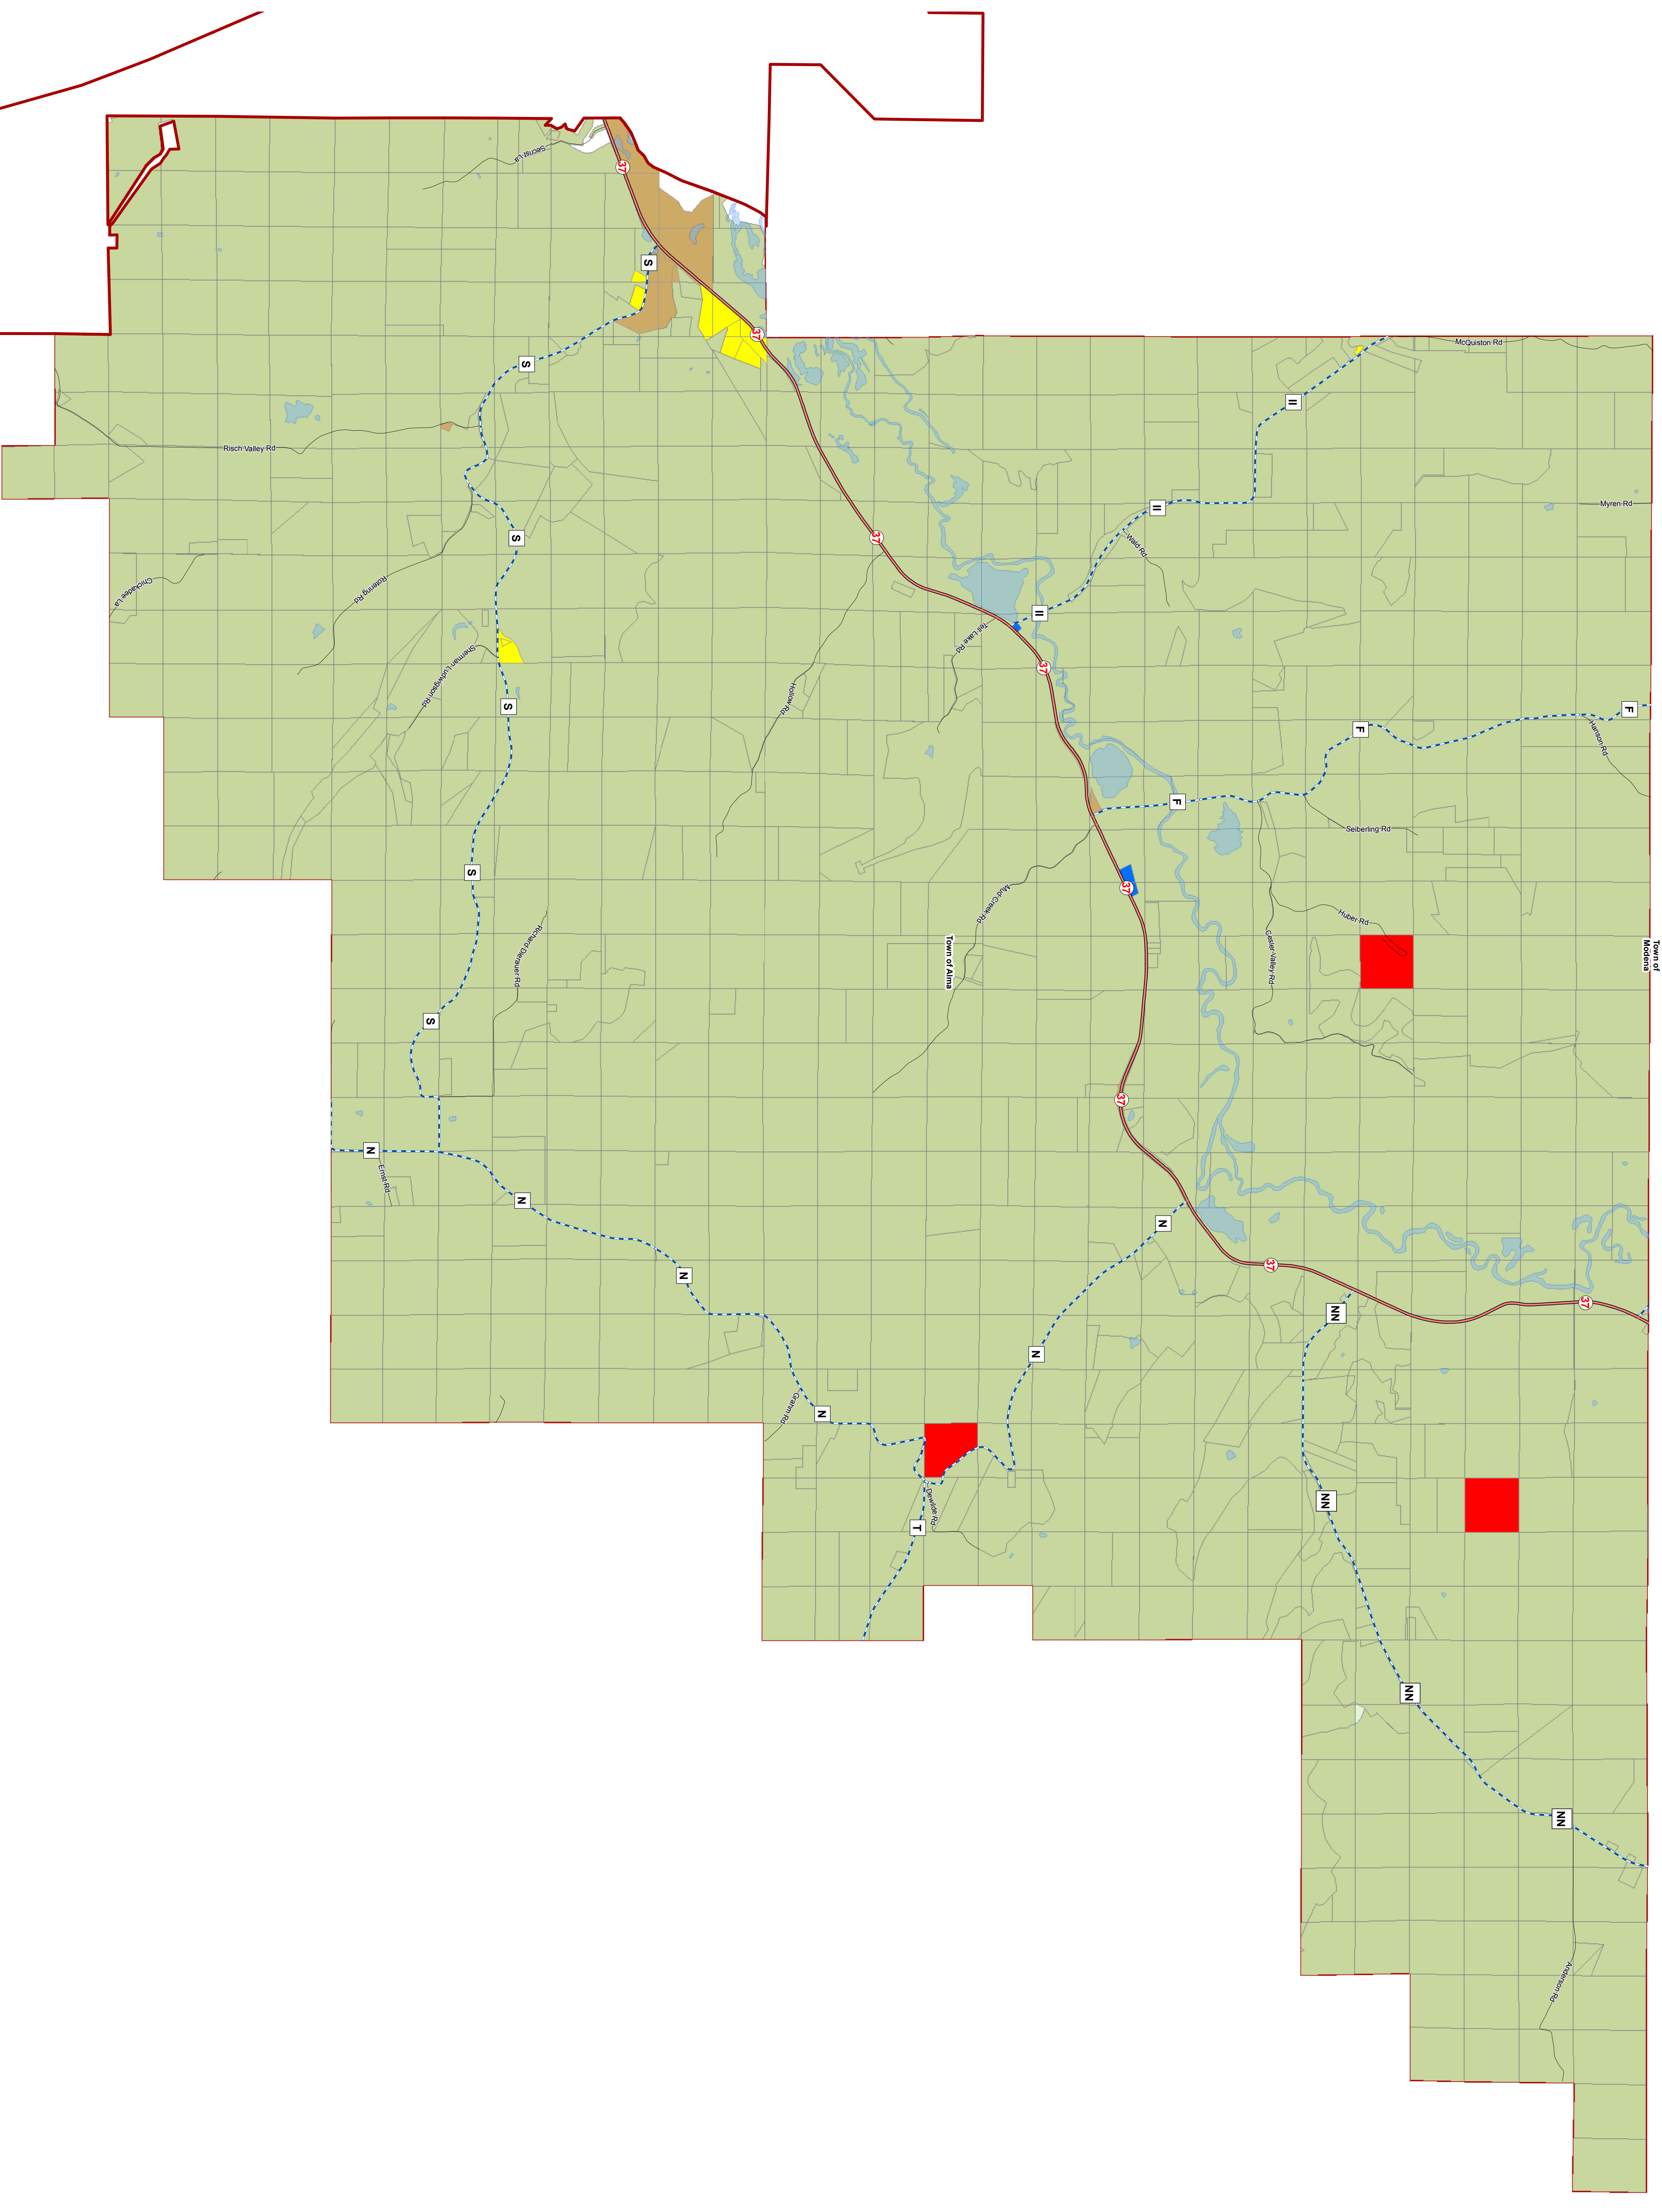

BUFFALO COUNTY ZONING DISTRICTS MAP V6

Town of Alma

City of Alma

Legend

- Federal Roads
- State Roads
- County Roads
- Town Roads
- Water Bodies
- County Boundary
- ANR 40
- ANR 20
- ANR 10
- ANR 5
- ANRT5
- Residential
- Commercial
- Conservation
- Industrial