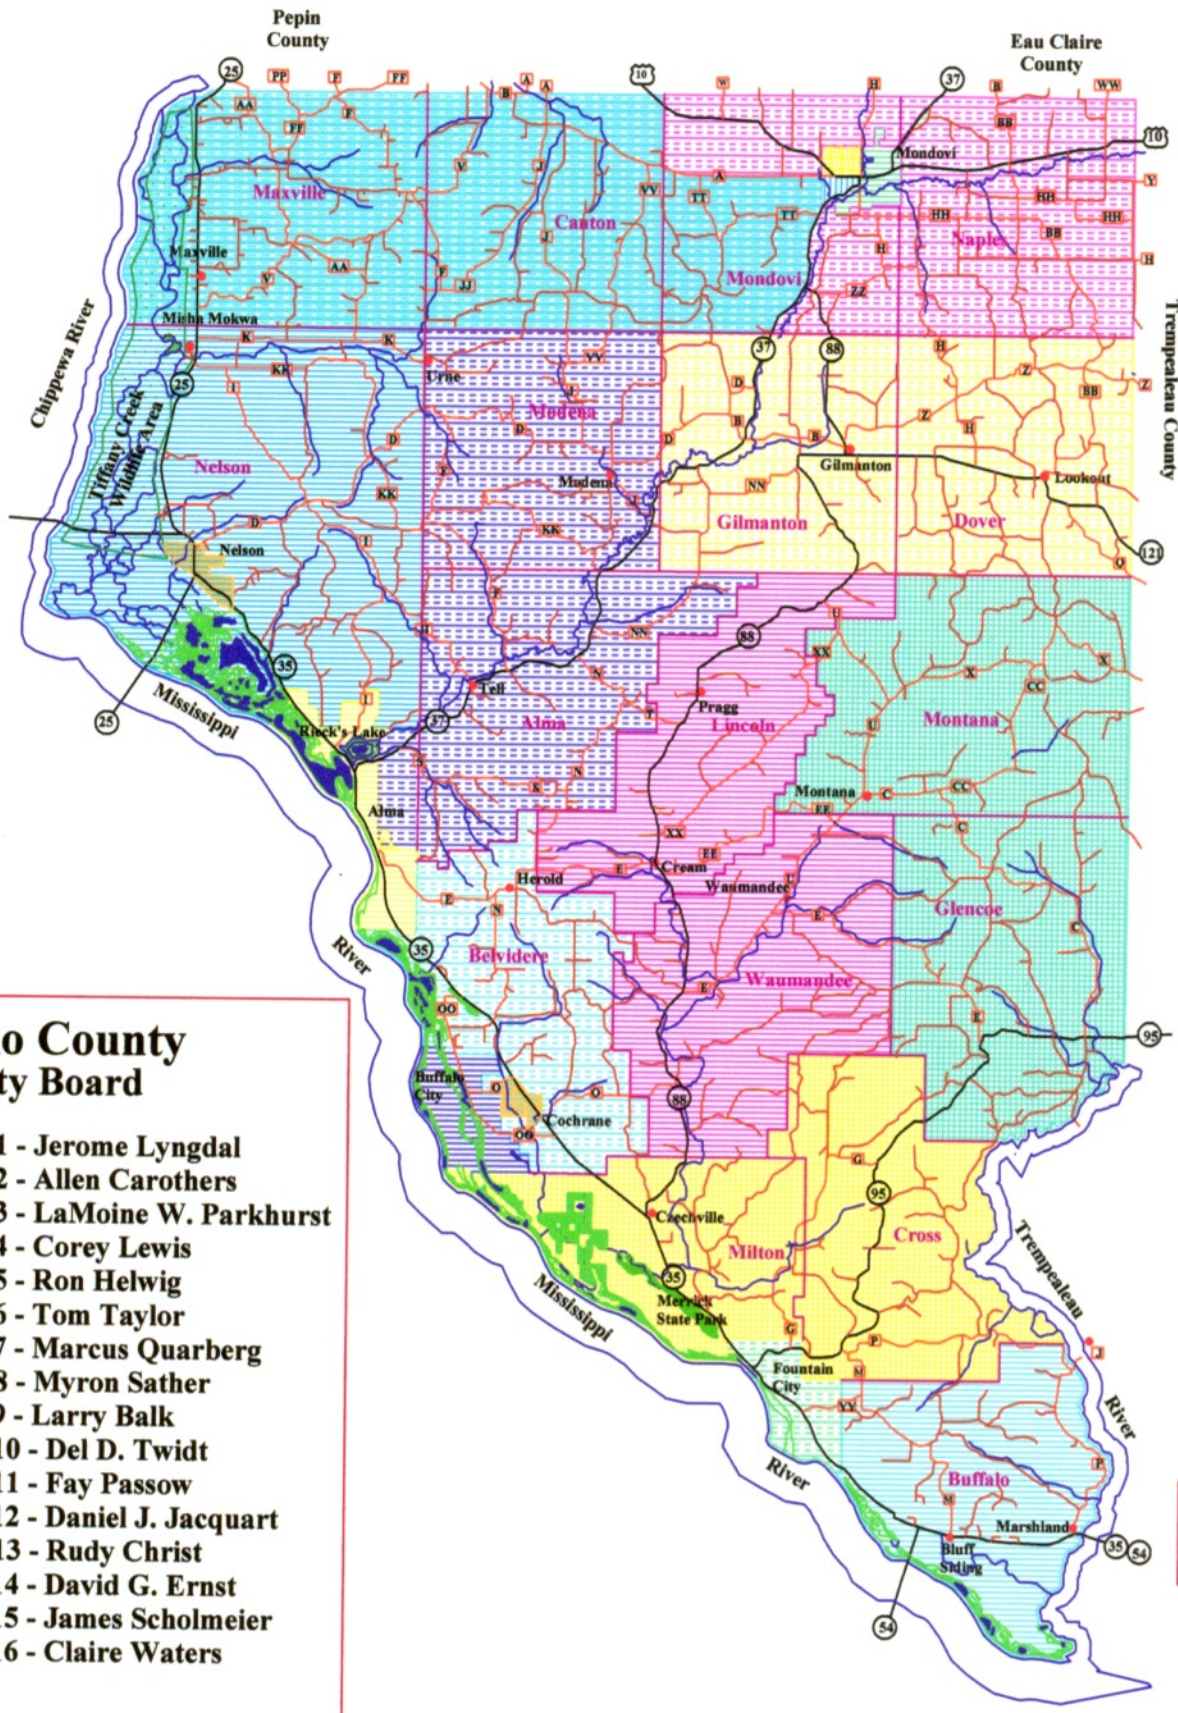

Buffalo County

Buffalo County County Board

- District #1 - Jerome Lyngdal
- District #2 - Allen Carothers
- District #3 - LaMoine W. Parkhurst
- District #4 - Corey Lewis
- District #5 - Ron Helwig
- District #6 - Tom Taylor
- District #7 - Marcus Quarberg
- District #8 - Myron Sather
- District #9 - Larry Balk
- District #10 - Del D. Twidt
- District #11 - Fay Passow
- District #12 - Daniel J. Jacquart
- District #13 - Rudy Christ
- District #14 - David G. Ernst
- District #15 - James Scholmeier
- District #16 - Claire Waters

The Location
Buffalo County GIS Coordinator, LLC