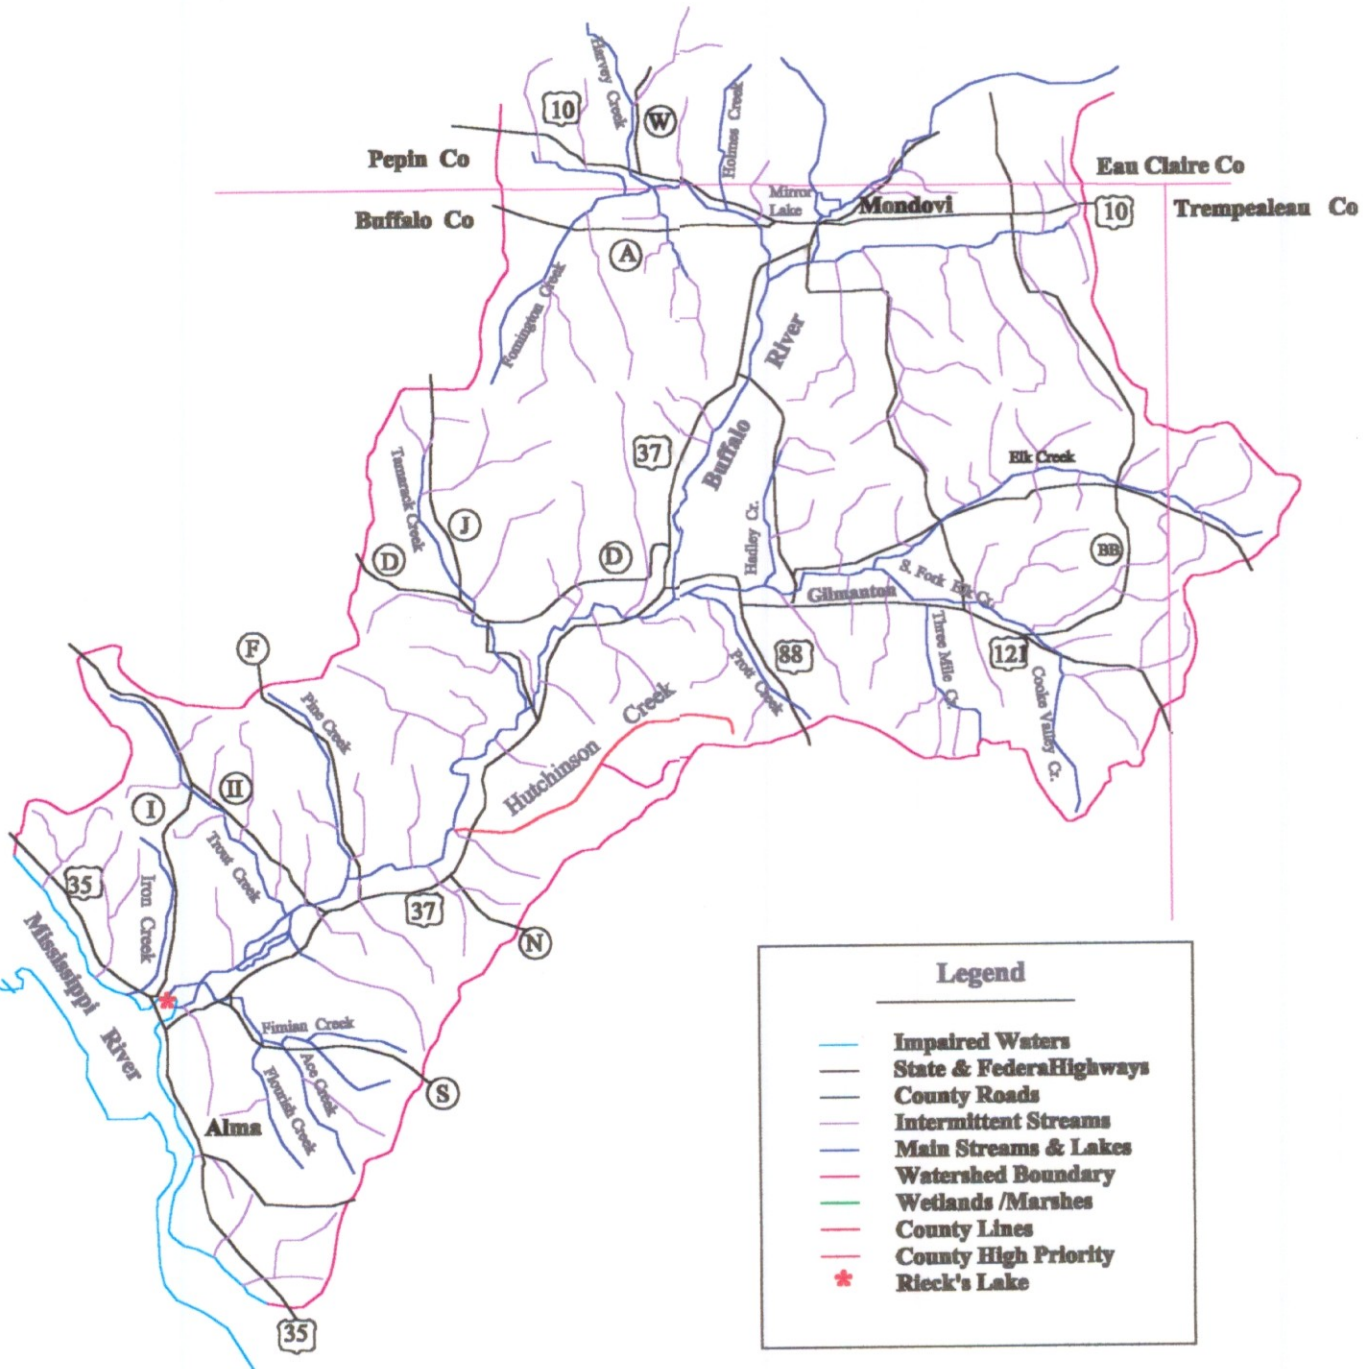

# Lower Buffalo River Watershed

**Legend**

- Impaired Waters
- State & Federal Highways
- County Roads
- Intermittent Streams
- Main Streams & Lakes
- Watershed Boundary
- Wetlands / Marshes
- County Lines
- County High Priority
- ★ Rieck's Lake