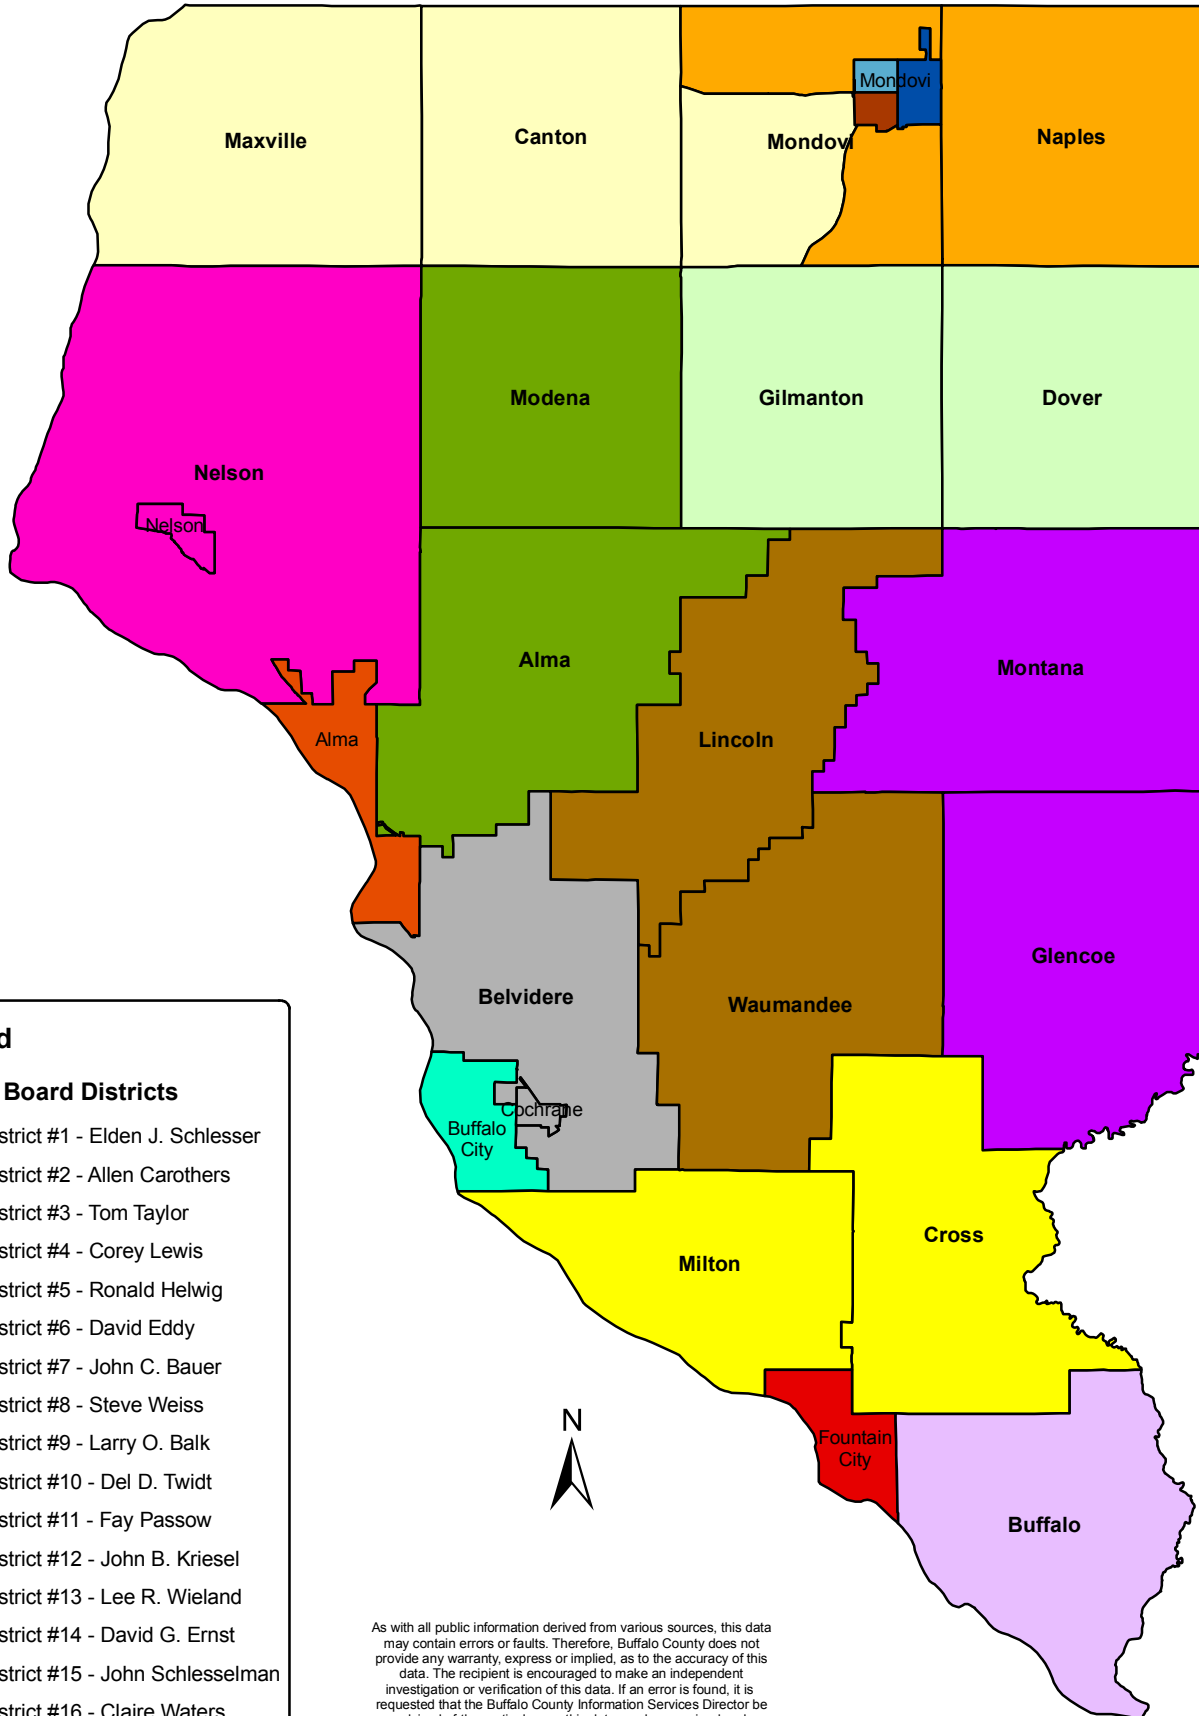

Buffalo County

Supervisory District Map

Legend

County Board Districts

- District #1 - Elden J. Schlesser
- District #2 - Allen Carothers
- District #3 - Tom Taylor
- District #4 - Corey Lewis
- District #5 - Ronald Helwig
- District #6 - David Eddy
- District #7 - John C. Bauer
- District #8 - Steve Weiss
- District #9 - Larry O. Balk
- District #10 - Del D. Twidt
- District #11 - Fay Passow
- District #12 - John B. Kriesel
- District #13 - Lee R. Wieland
- District #14 - David G. Ernst
- District #15 - John Schlesselman
- District #16 - Claire Waters